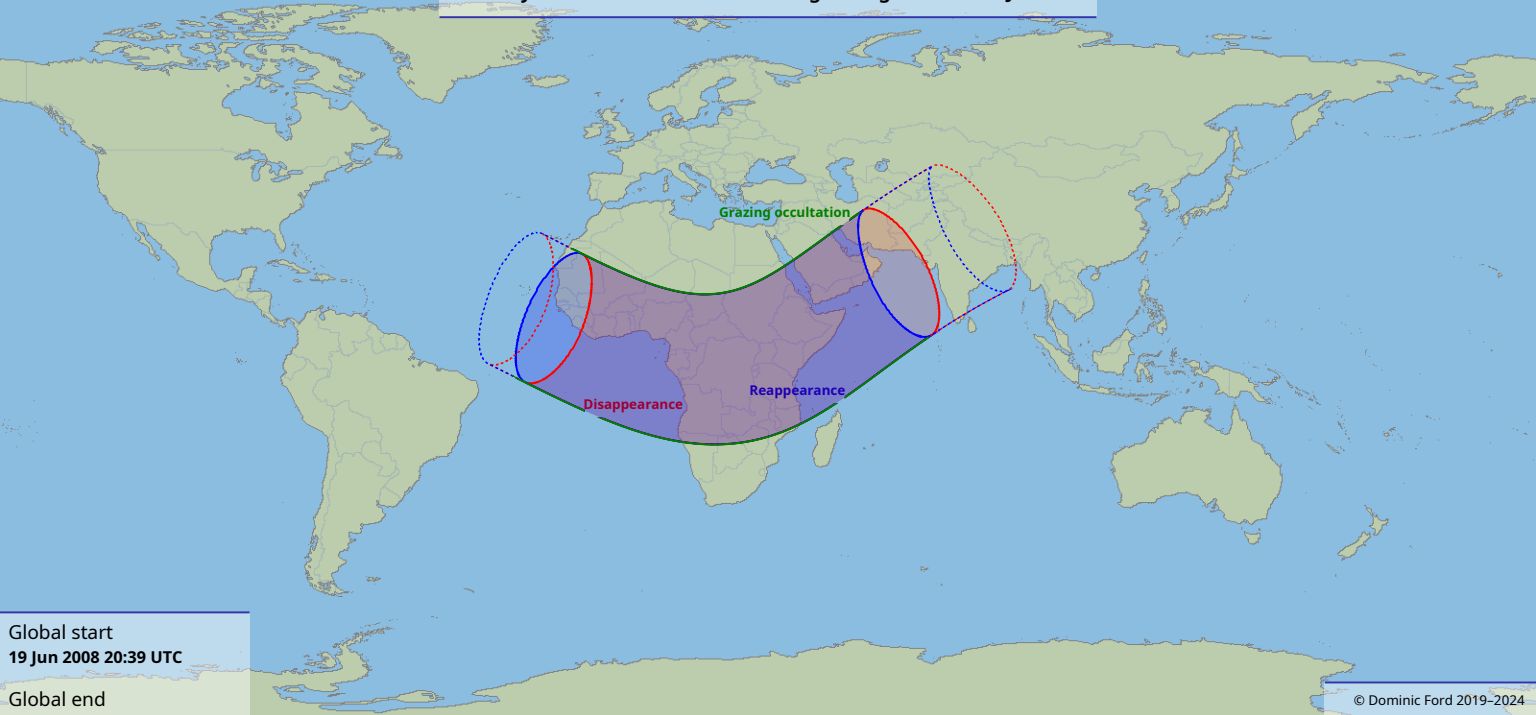

# Visibility of the lunar occultation of Sigma Sagittarii on 19 Jun 2008

Global start  
19 Jun 2008 20:39 UTC

Global end  
20 Jun 2008 01:00 UTC