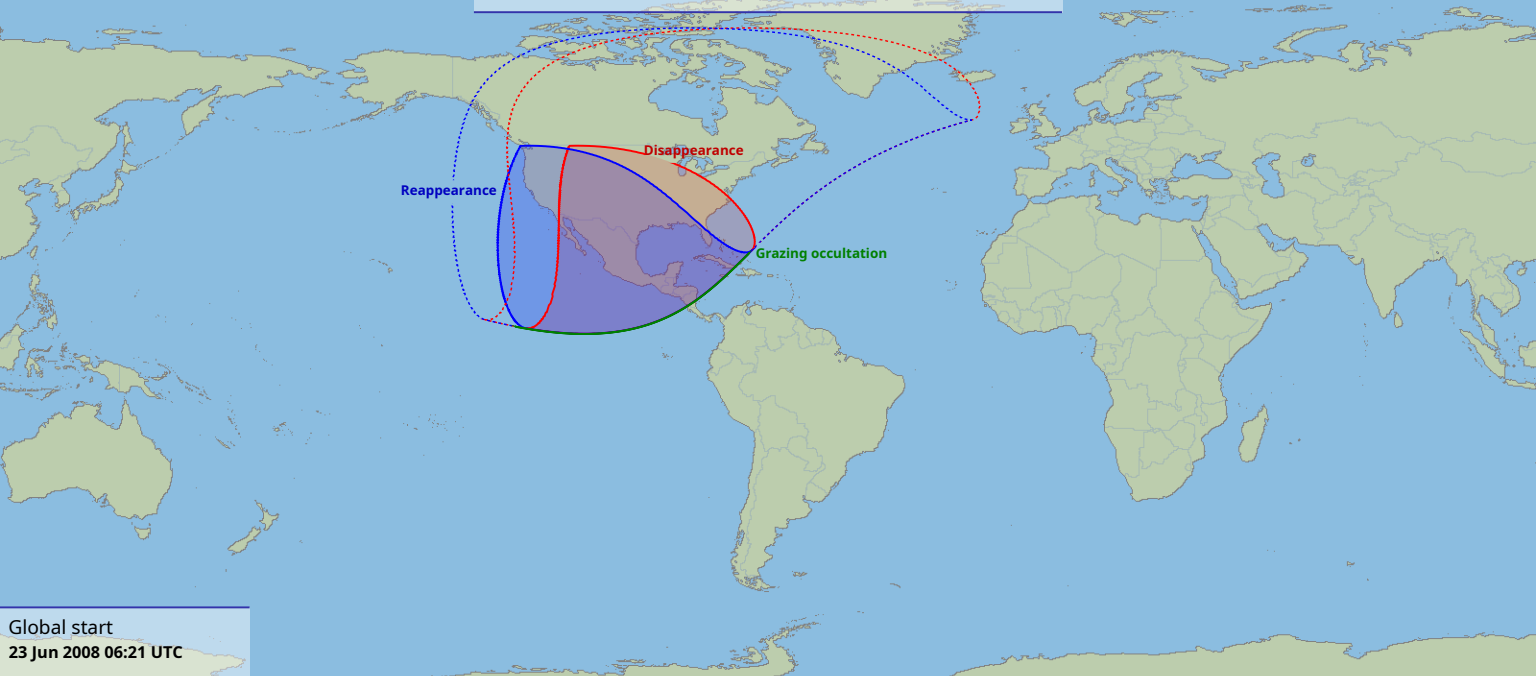

Visibility of the lunar occultation of Neptune on 23 Jun 2008

Global start
23 Jun 2008 06:21 UTC

Global end
23 Jun 2008 09:49 UTC