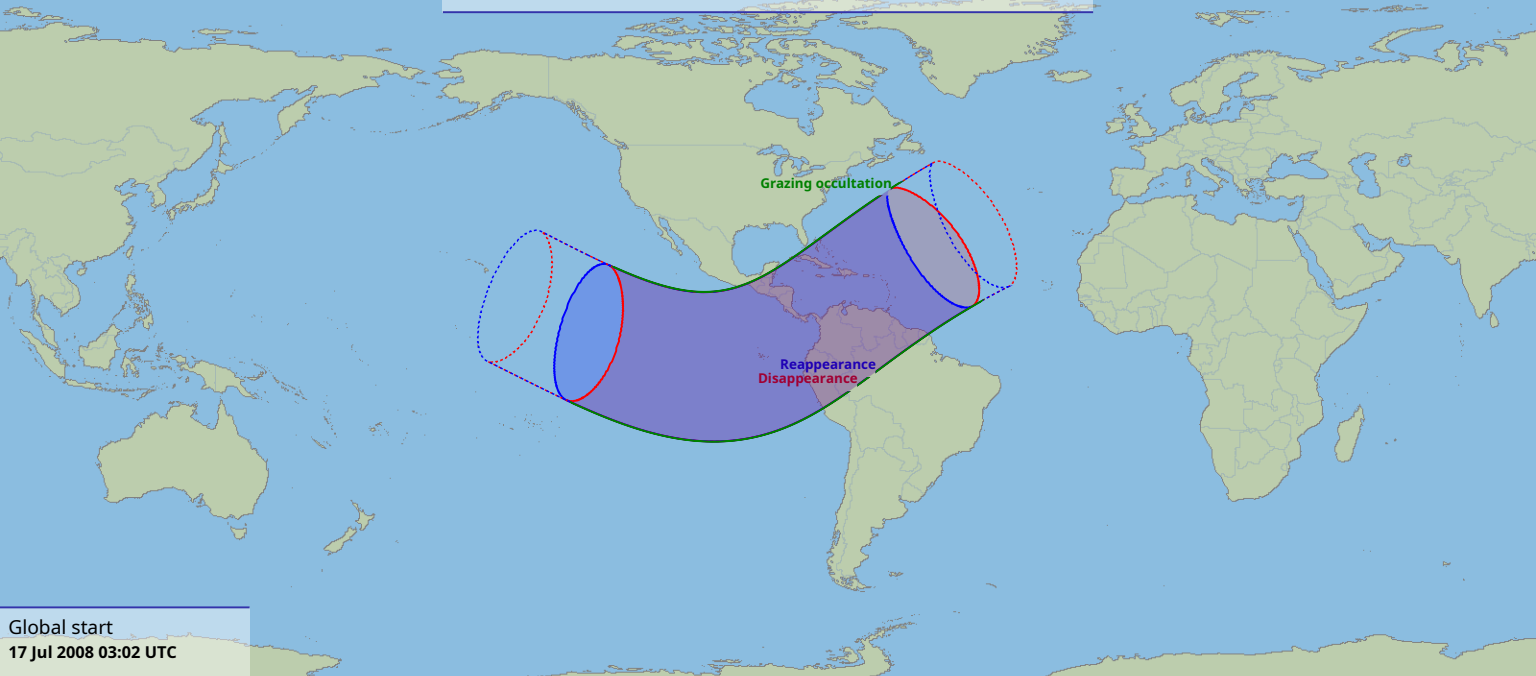

Visibility of the lunar occultation of Sigma Sagittarii on 17 Jul 2008

Global start
17 Jul 2008 03:02 UTC

Global end
17 Jul 2008 07:23 UTC