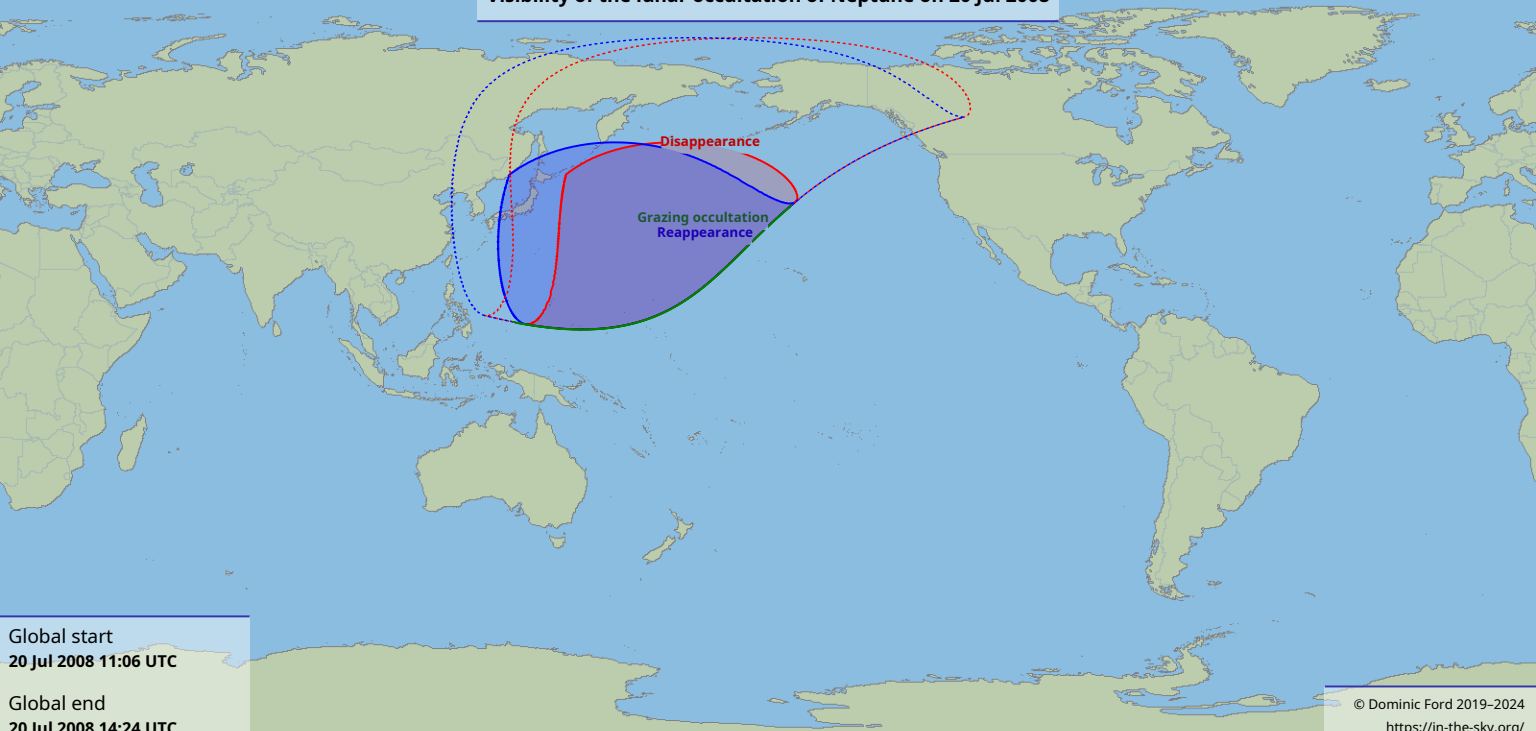

Visibility of the lunar occultation of Neptune on 20 Jul 2008

Global start
20 Jul 2008 11:06 UTC

Global end
20 Jul 2008 14:24 UTC