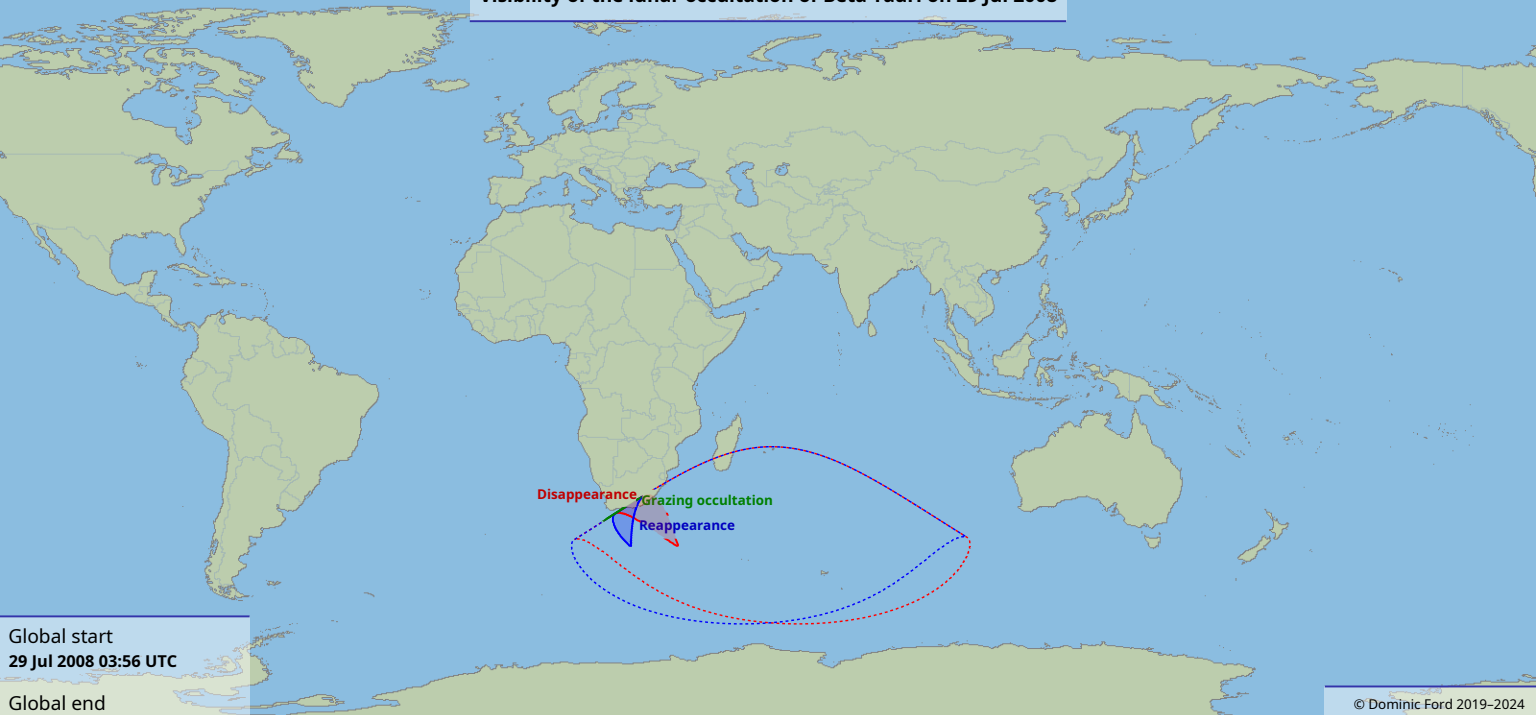

Visibility of the lunar occultation of Beta Tauri on 29 Jul 2008

Disappearance
Grazing occultation
Reappearance

Global start
29 Jul 2008 03:56 UTC

Global end
29 Jul 2008 06:25 UTC