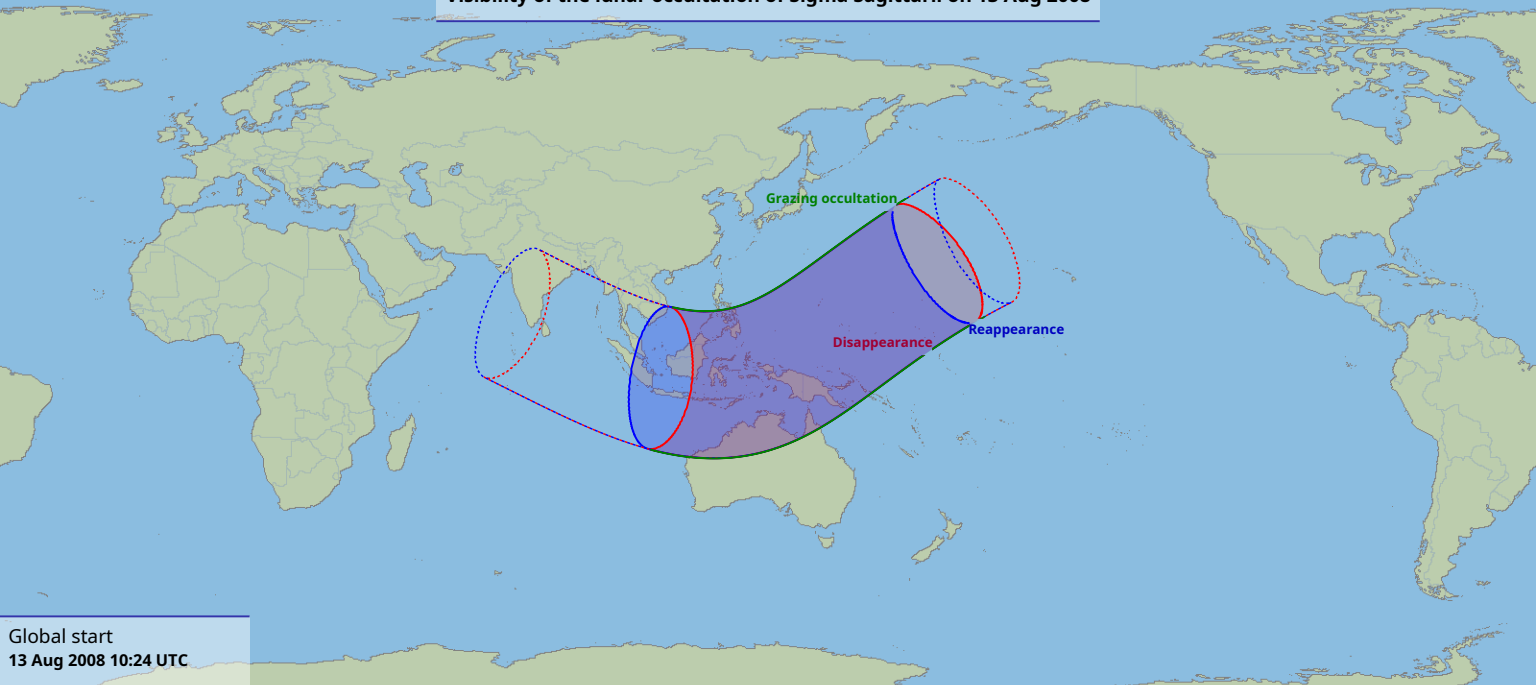

Visibility of the lunar occultation of Sigma Sagittarii on 13 Aug 2008

Global start
13 Aug 2008 10:24 UTC

Global end
13 Aug 2008 14:47 UTC