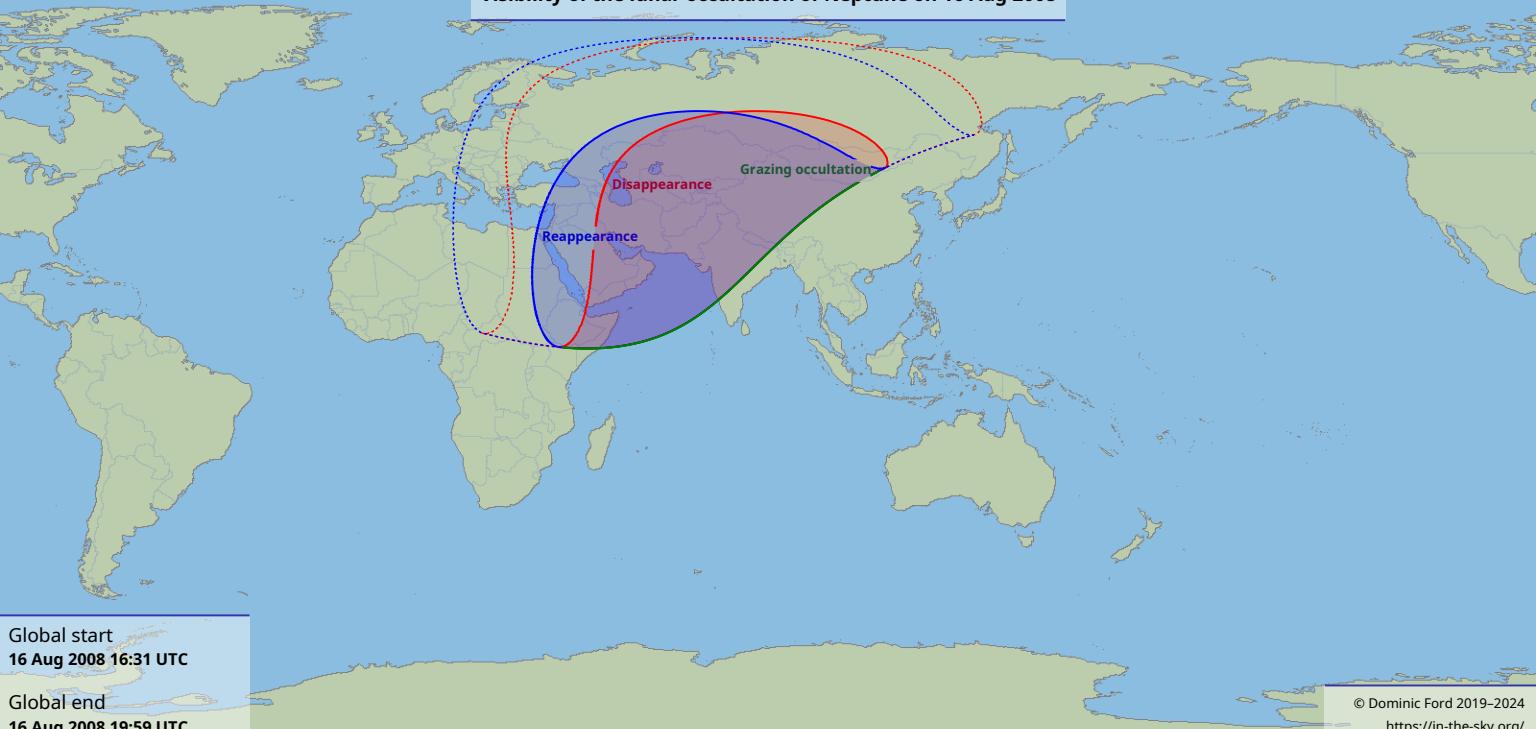

Visibility of the lunar occultation of Neptune on 16 Aug 2008

Global start
16 Aug 2008 16:31 UTC

Global end
16 Aug 2008 19:59 UTC