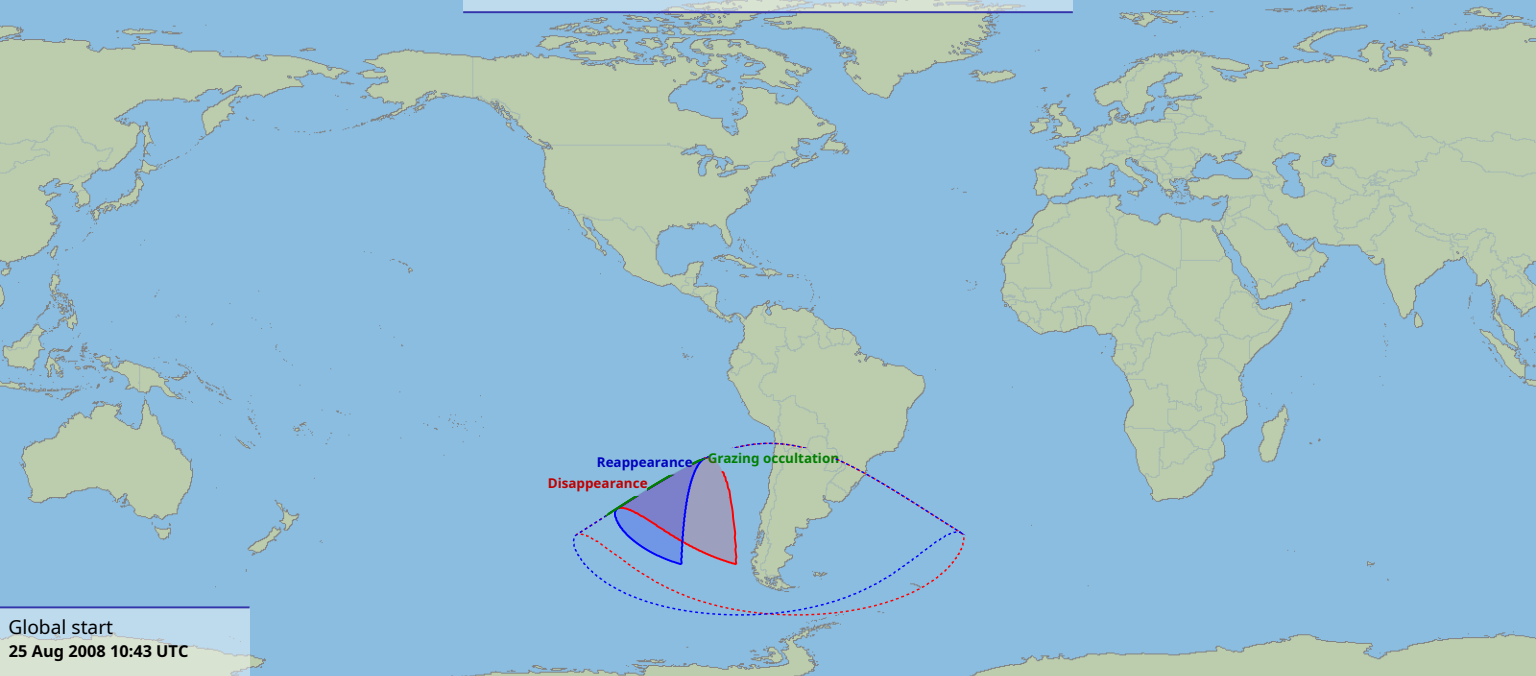

Visibility of the lunar occultation of Beta Tauri on 25 Aug 2008

Global start
25 Aug 2008 10:43 UTC

Global end
25 Aug 2008 13:10 UTC