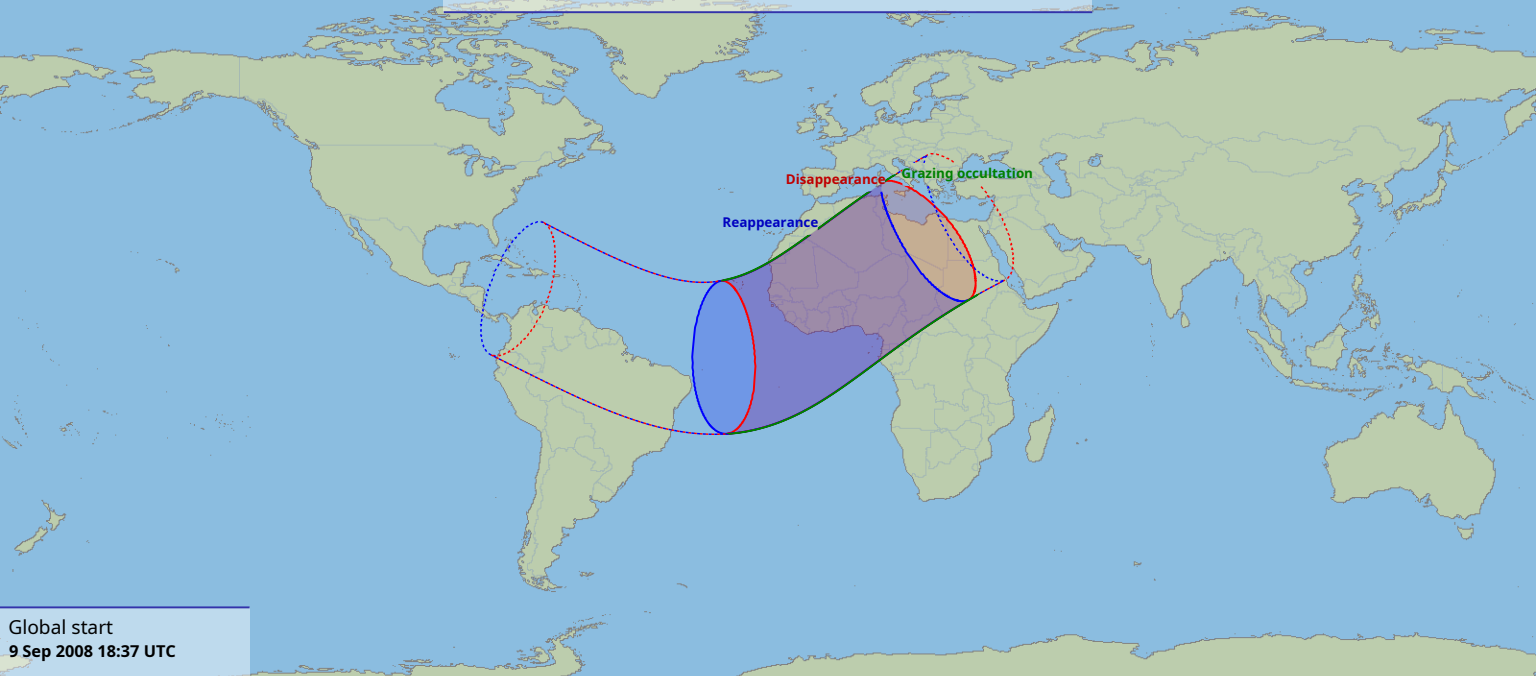

# Visibility of the lunar occultation of Sigma Sagittarii on 9 Sep 2008

Global start  
9 Sep 2008 18:37 UTC

Global end  
9 Sep 2008 22:57 UTC