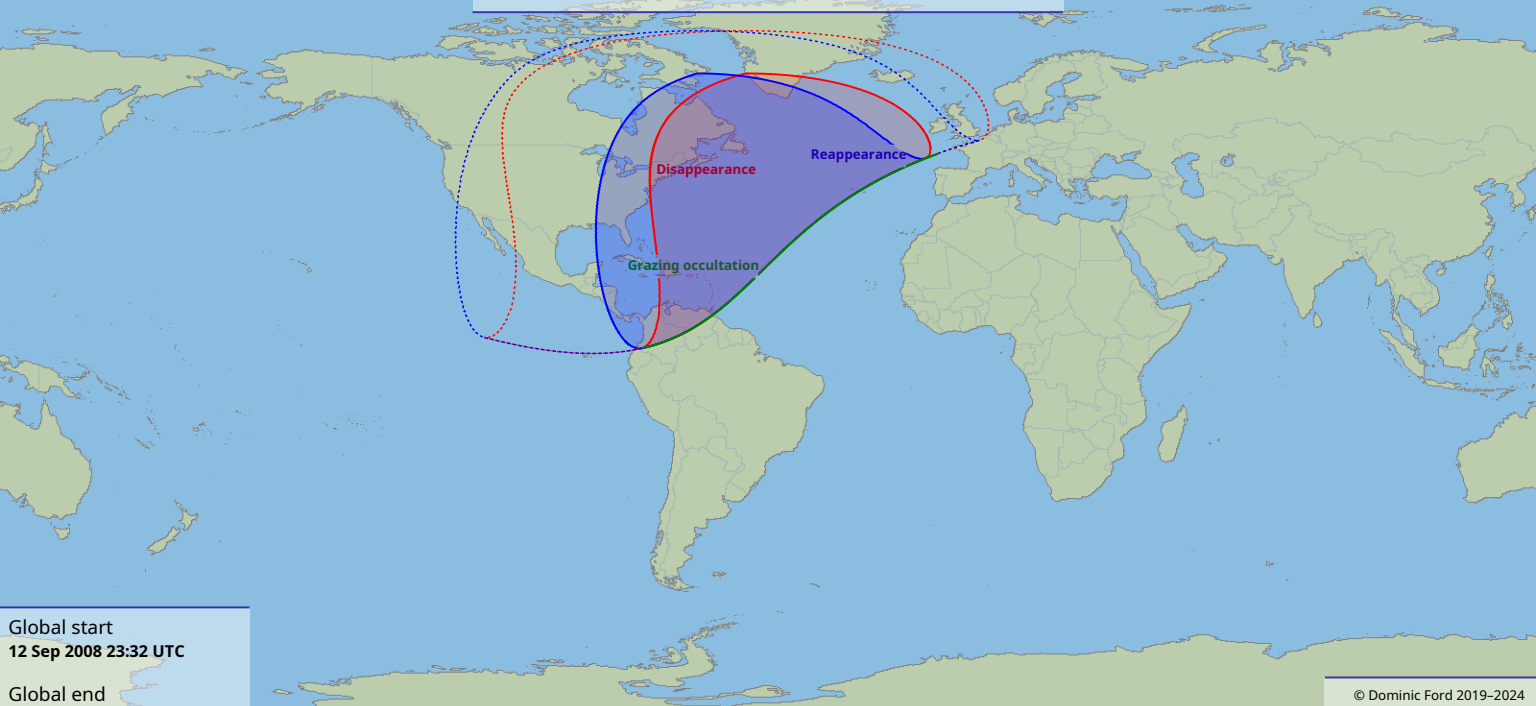

Visibility of the lunar occultation of Neptune on 13 Sep 2008

Global start
12 Sep 2008 23:32 UTC

Global end
13 Sep 2008 03:08 UTC