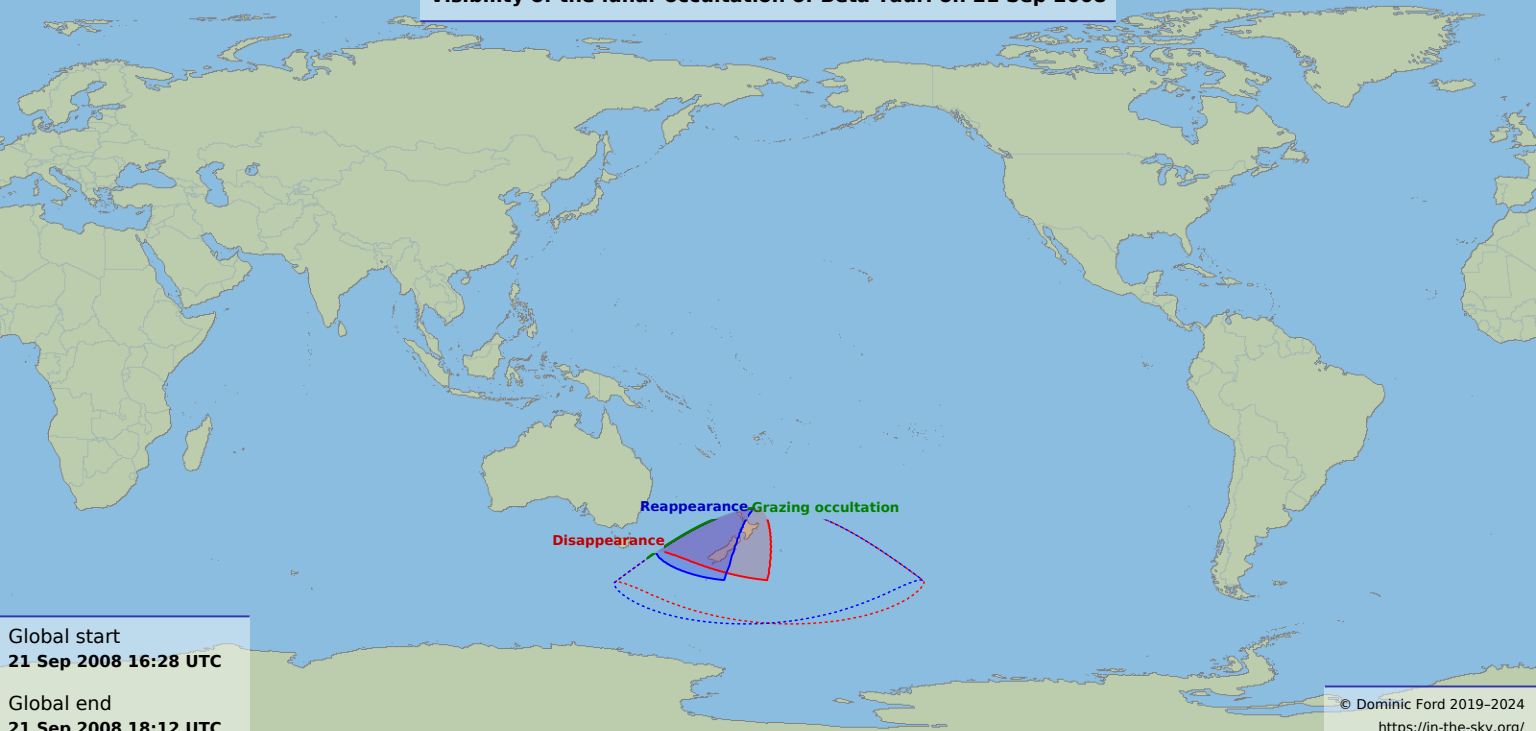

Visibility of the lunar occultation of Beta Tauri on 21 Sep 2008

Global start
21 Sep 2008 16:28 UTC

Global end
21 Sep 2008 18:12 UTC