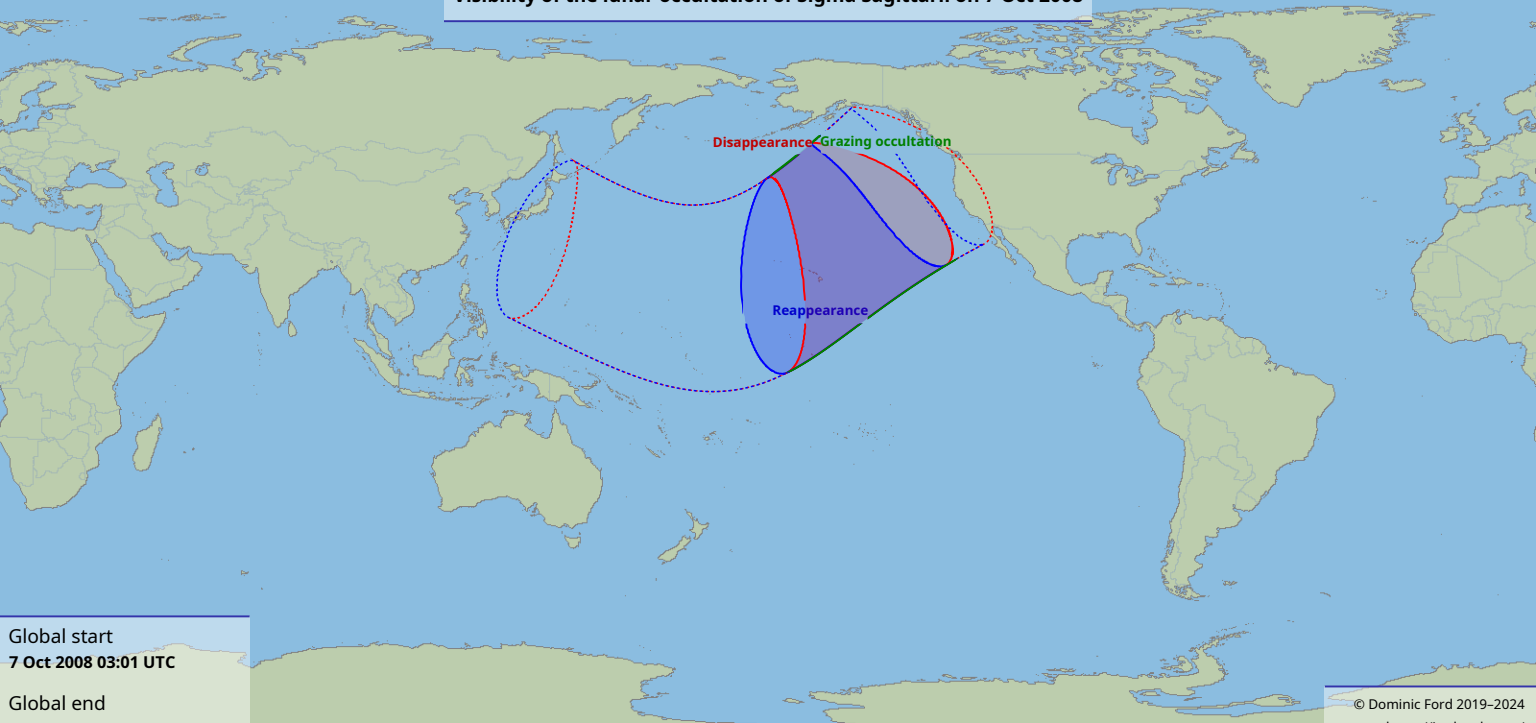

Visibility of the lunar occultation of Sigma Sagittarii on 7 Oct 2008

Global start
7 Oct 2008 03:01 UTC

Global end
7 Oct 2008 07:03 UTC