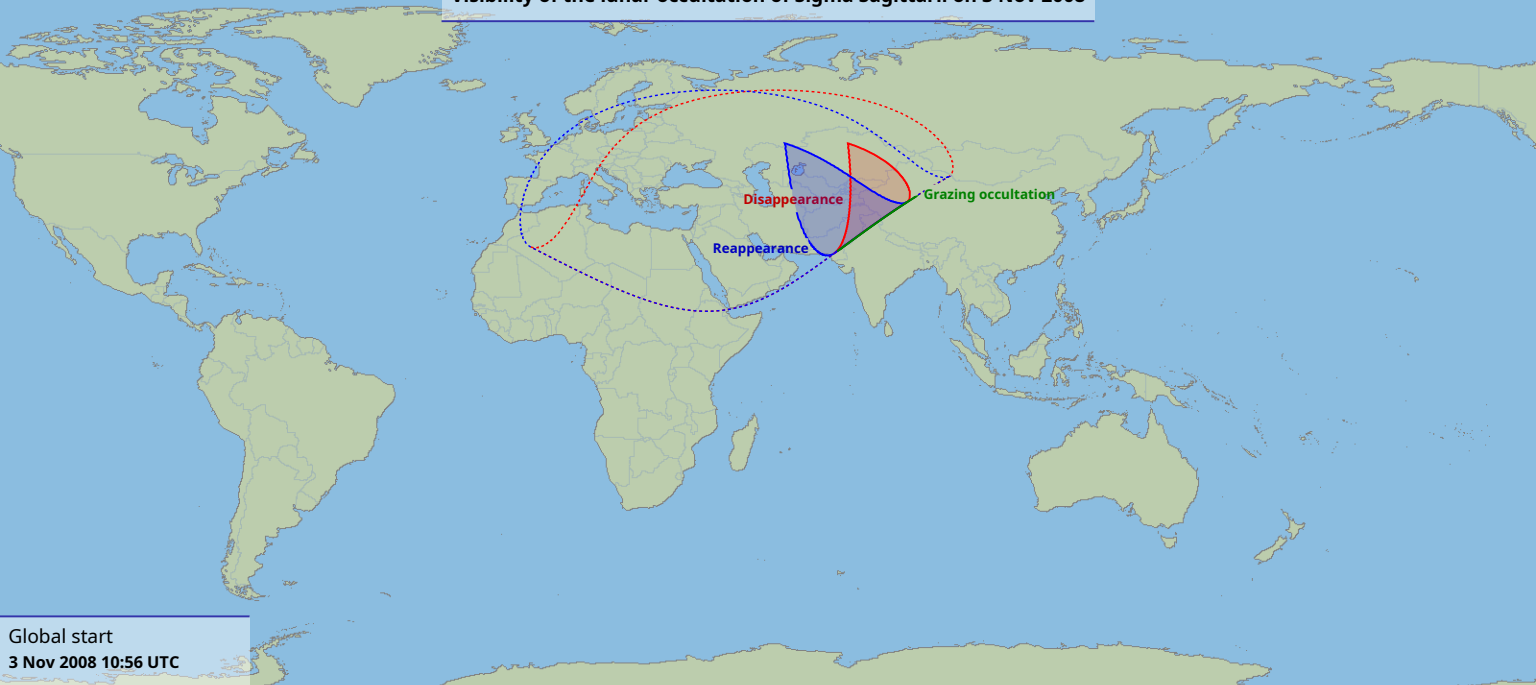

# Visibility of the lunar occultation of Sigma Sagittarii on 3 Nov 2008

Global start  
3 Nov 2008 10:56 UTC

Global end  
3 Nov 2008 14:10 UTC