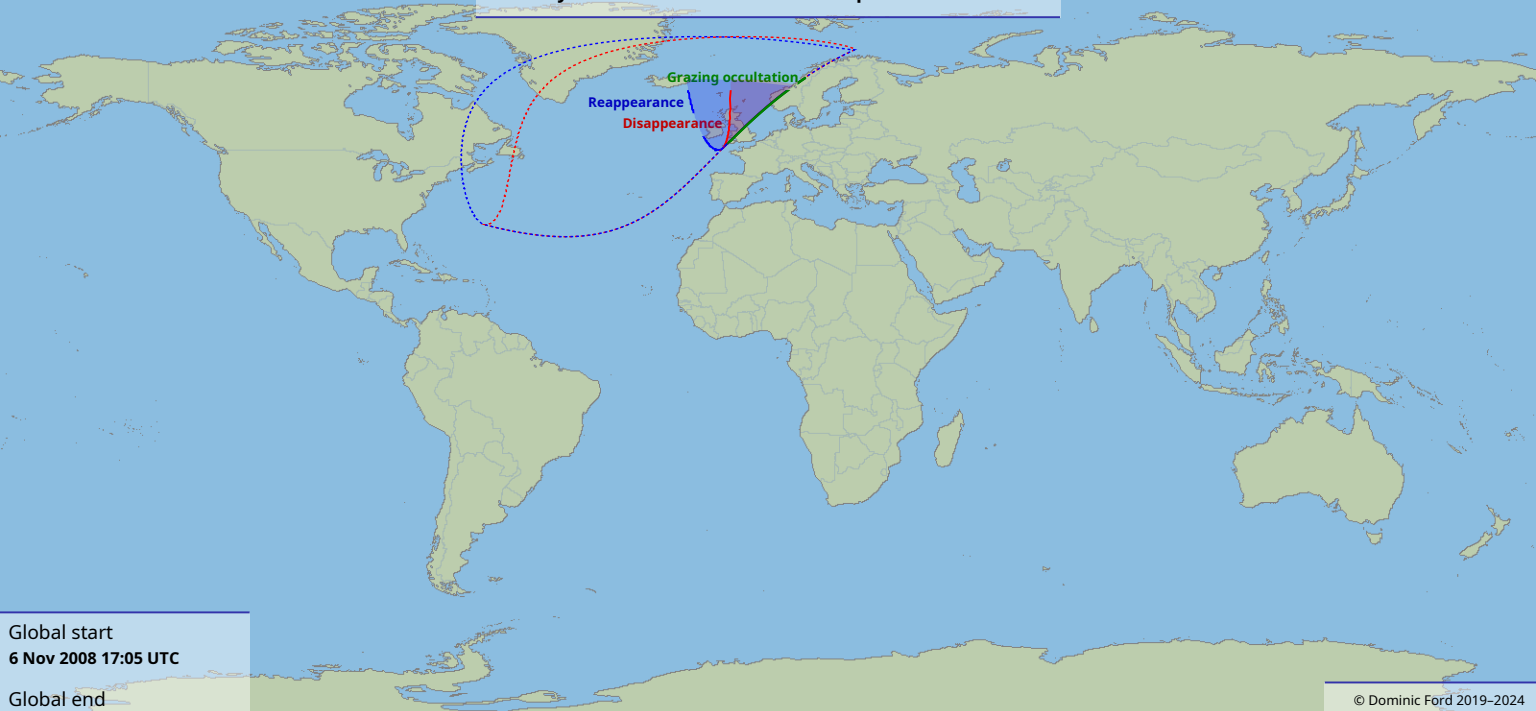

Visibility of the lunar occultation of Neptune on 6 Nov 2008

Global start
6 Nov 2008 17:05 UTC

Global end
6 Nov 2008 19:21 UTC