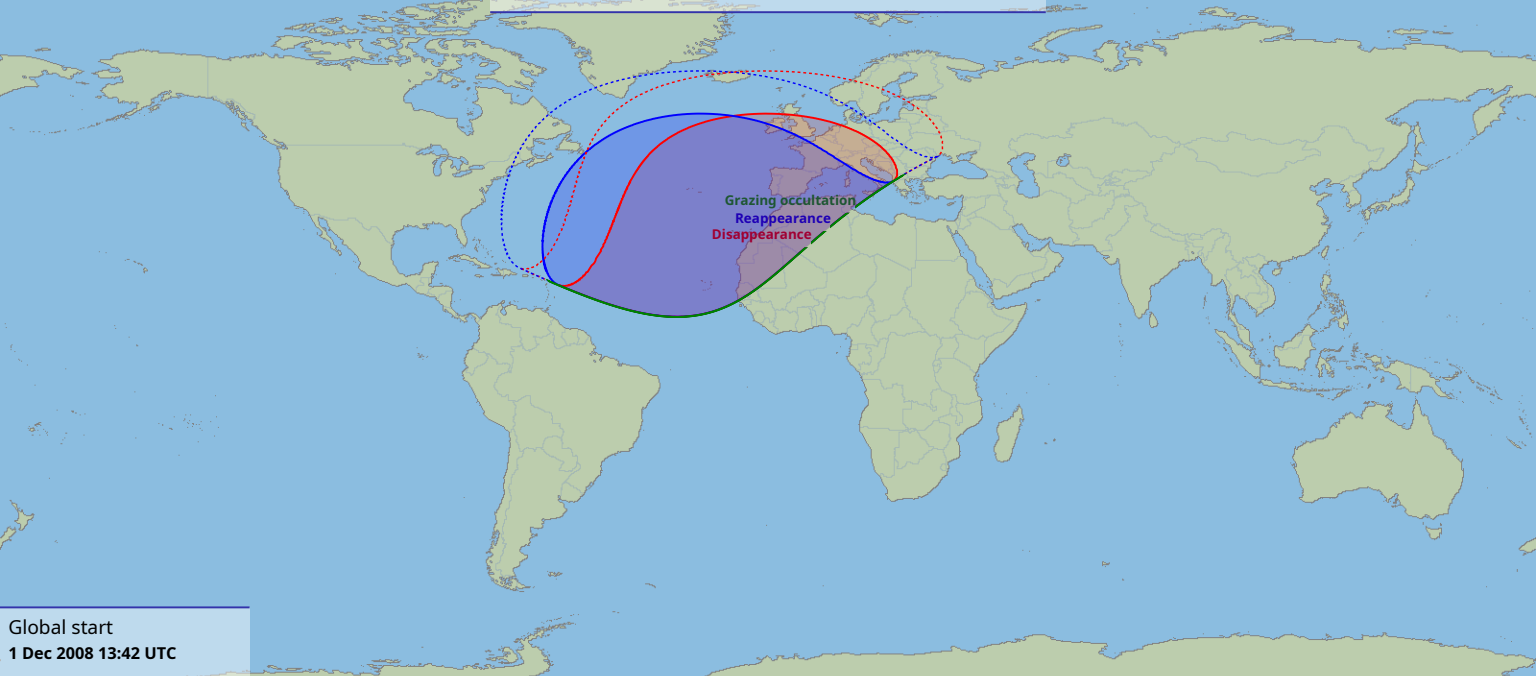

Visibility of the lunar occultation of Venus on 1 Dec 2008

Global start
1 Dec 2008 13:42 UTC

Global end
1 Dec 2008 17:27 UTC