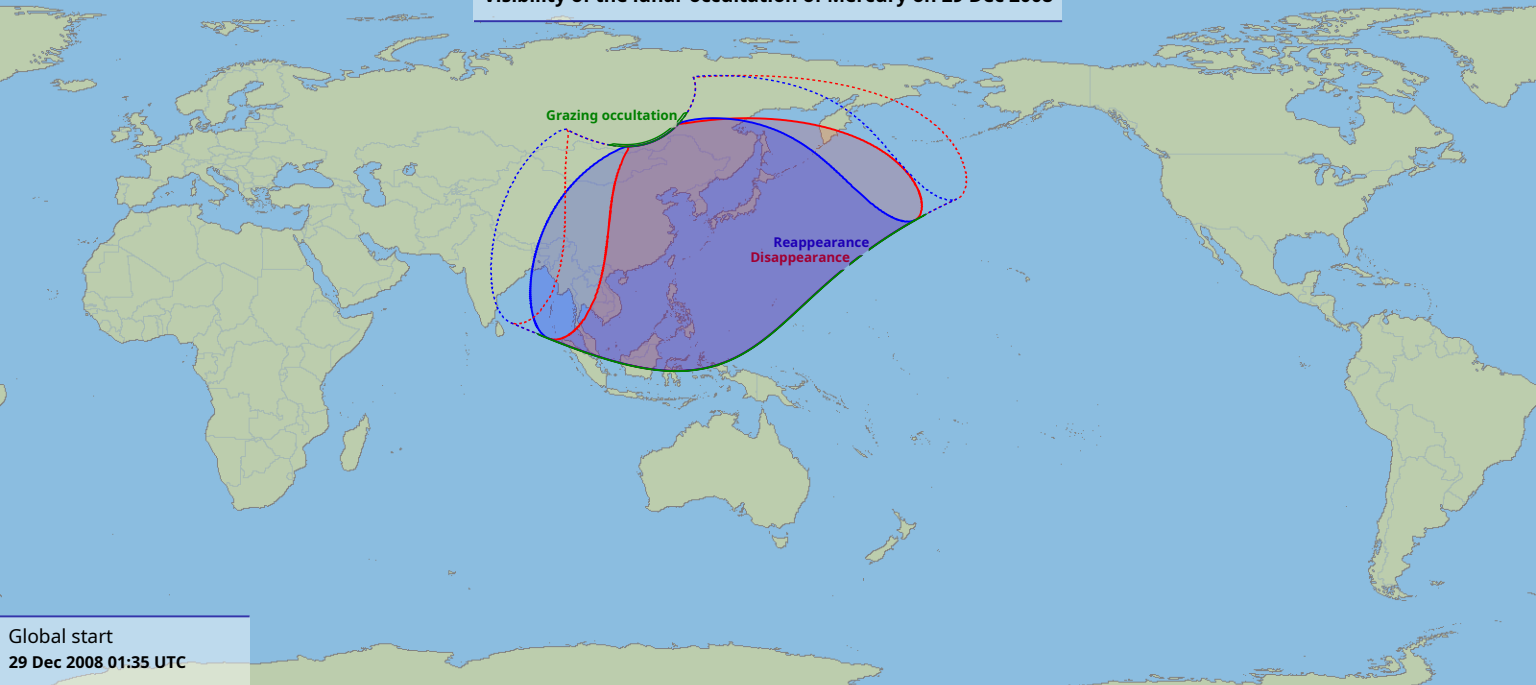

# Visibility of the lunar occultation of Mercury on 29 Dec 2008

Global start  
29 Dec 2008 01:35 UTC

Global end  
29 Dec 2008 05:56 UTC