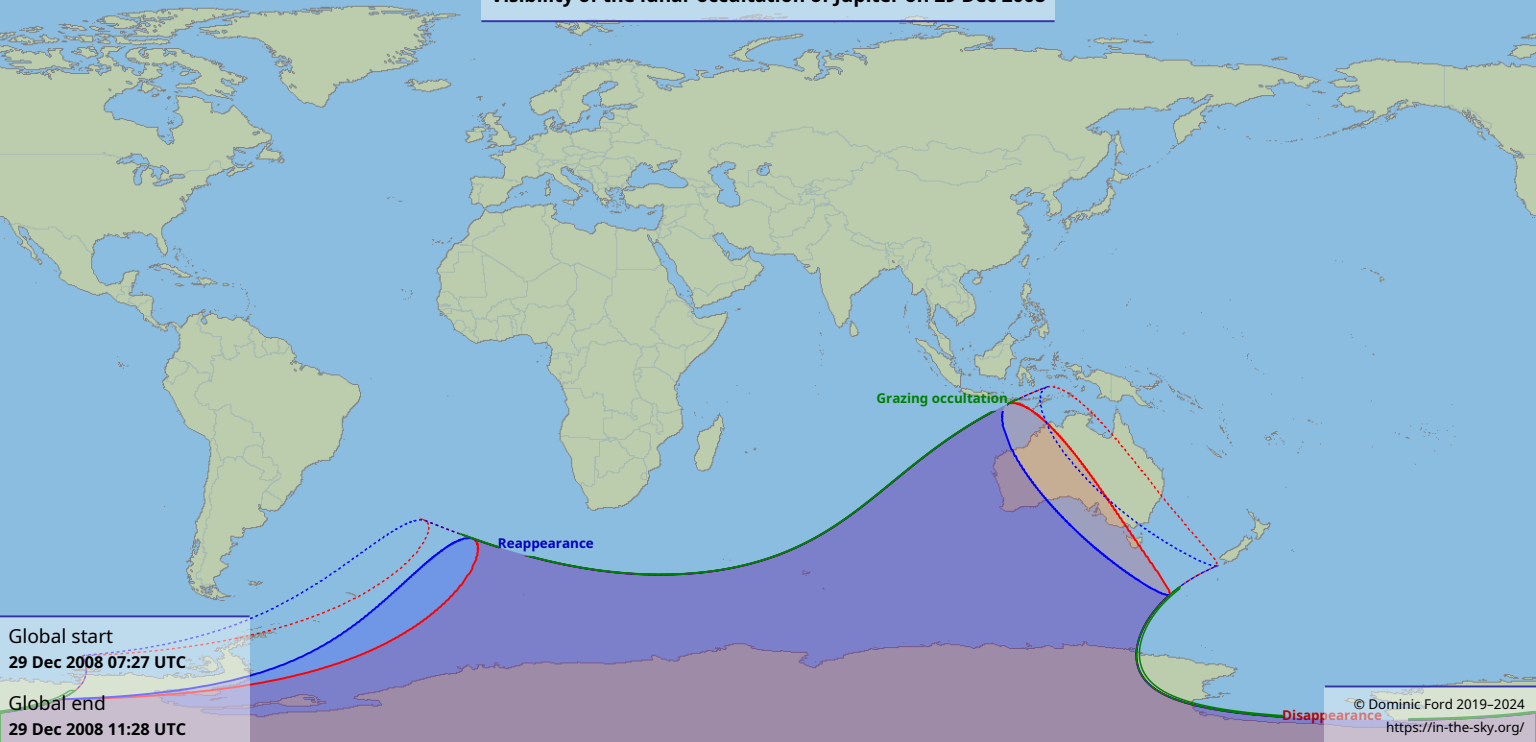

Visibility of the lunar occultation of Jupiter on 29 Dec 2008

Global start
29 Dec 2008 07:27 UTC

Global end
29 Dec 2008 11:28 UTC

Grazing occultation

Reappearance