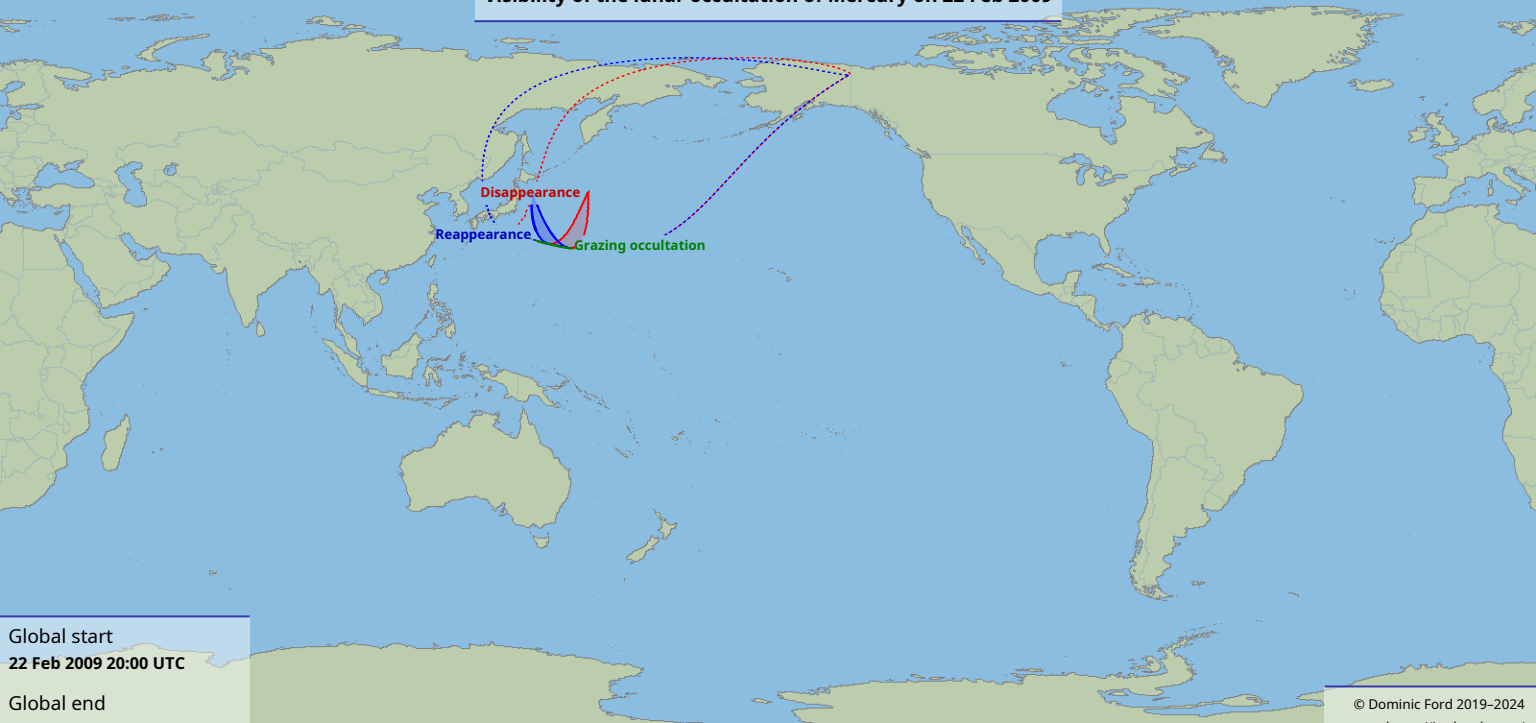

# Visibility of the lunar occultation of Mercury on 22 Feb 2009

Global start  
22 Feb 2009 20:00 UTC

Global end  
22 Feb 2009 22:38 UTC