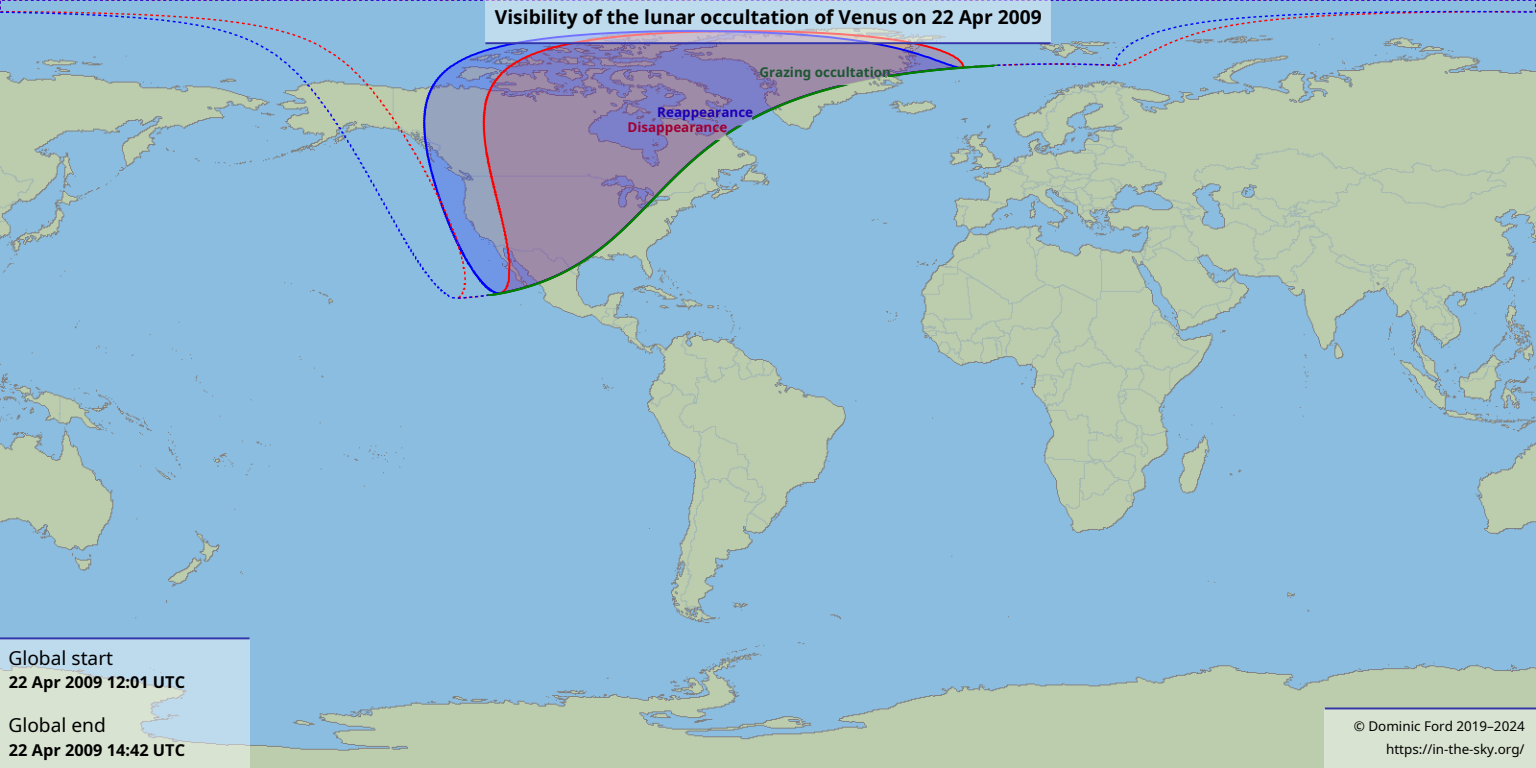

Visibility of the lunar occultation of Venus on 22 Apr 2009

Global start
22 Apr 2009 12:01 UTC

Global end
22 Apr 2009 14:42 UTC