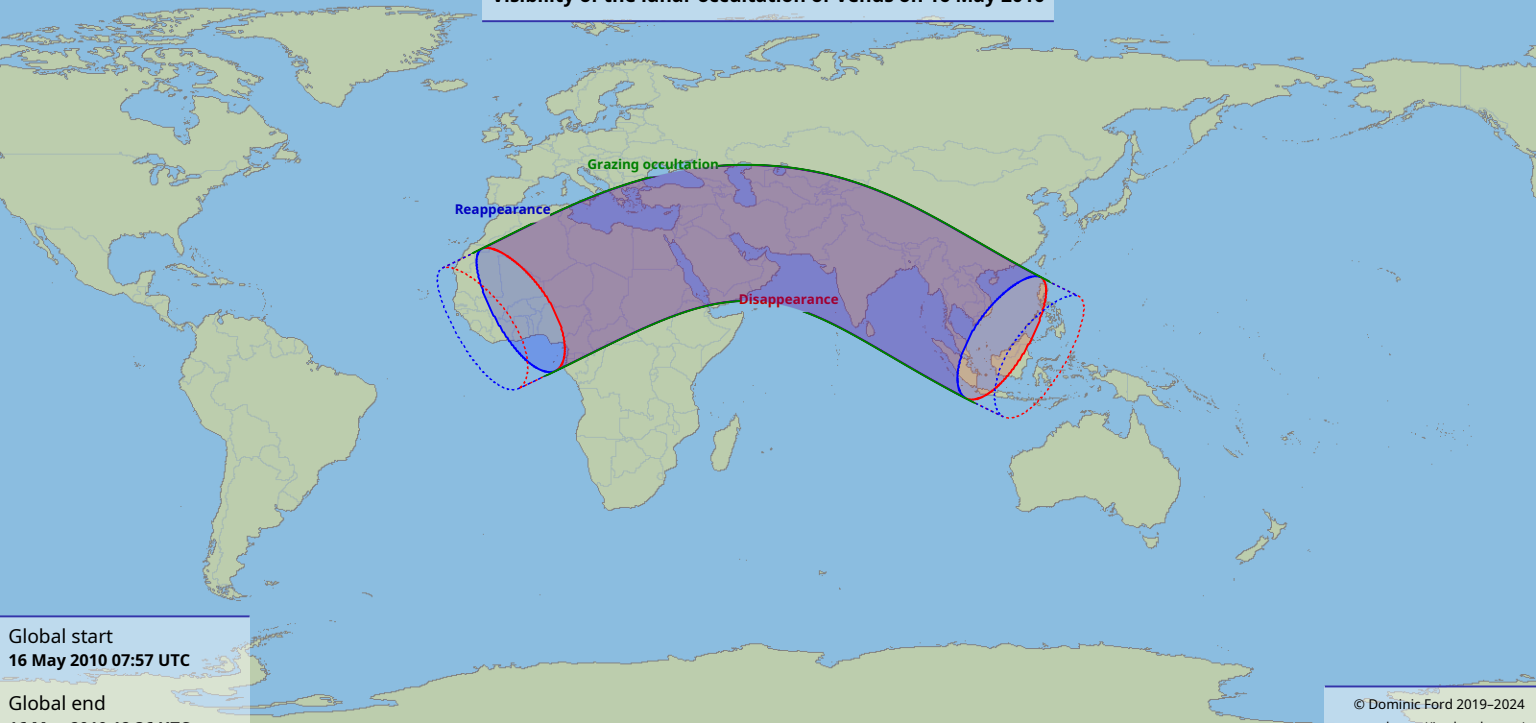

Visibility of the lunar occultation of Venus on 16 May 2010

Global start
16 May 2010 07:57 UTC

Global end
16 May 2010 12:36 UTC