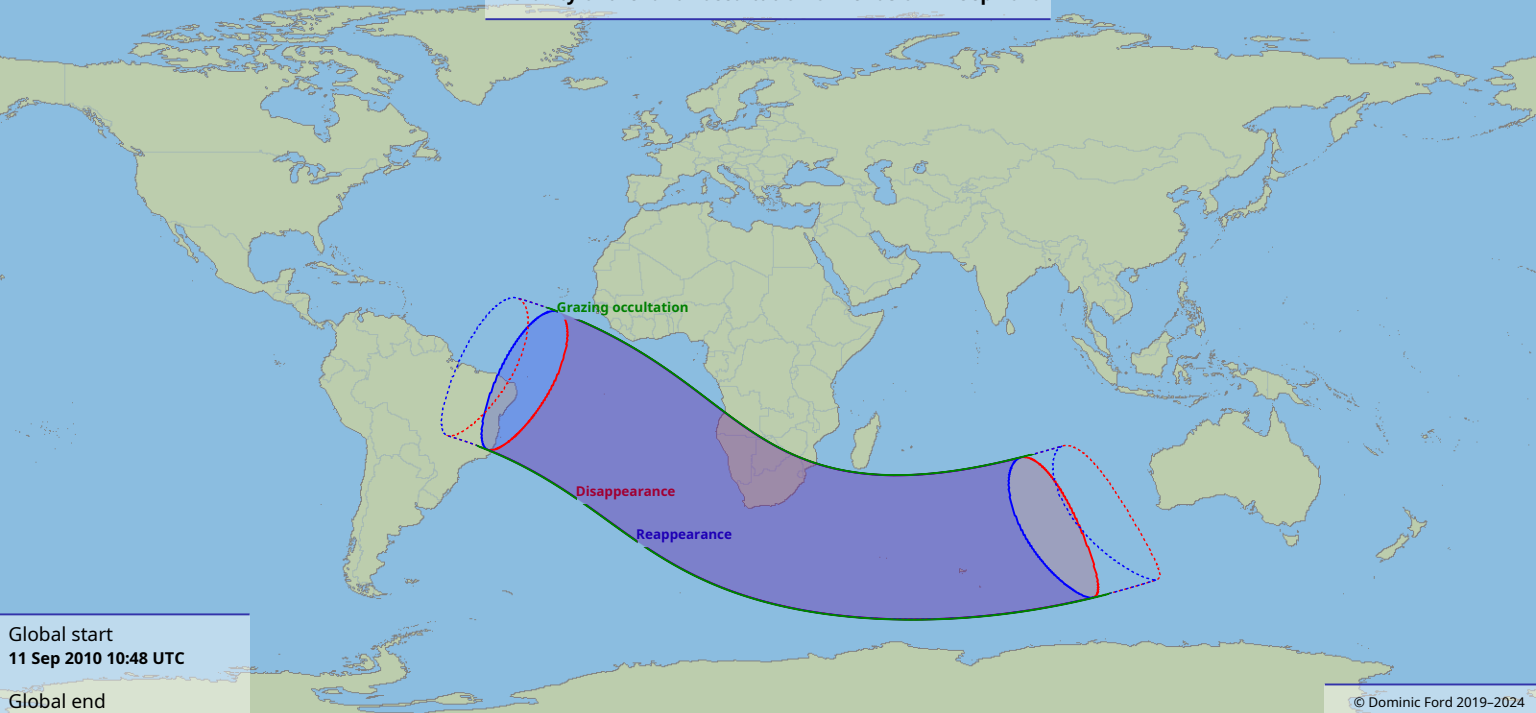

# Visibility of the lunar occultation of Venus on 11 Sep 2010

Global start  
11 Sep 2010 10:48 UTC

Global end  
11 Sep 2010 15:04 UTC