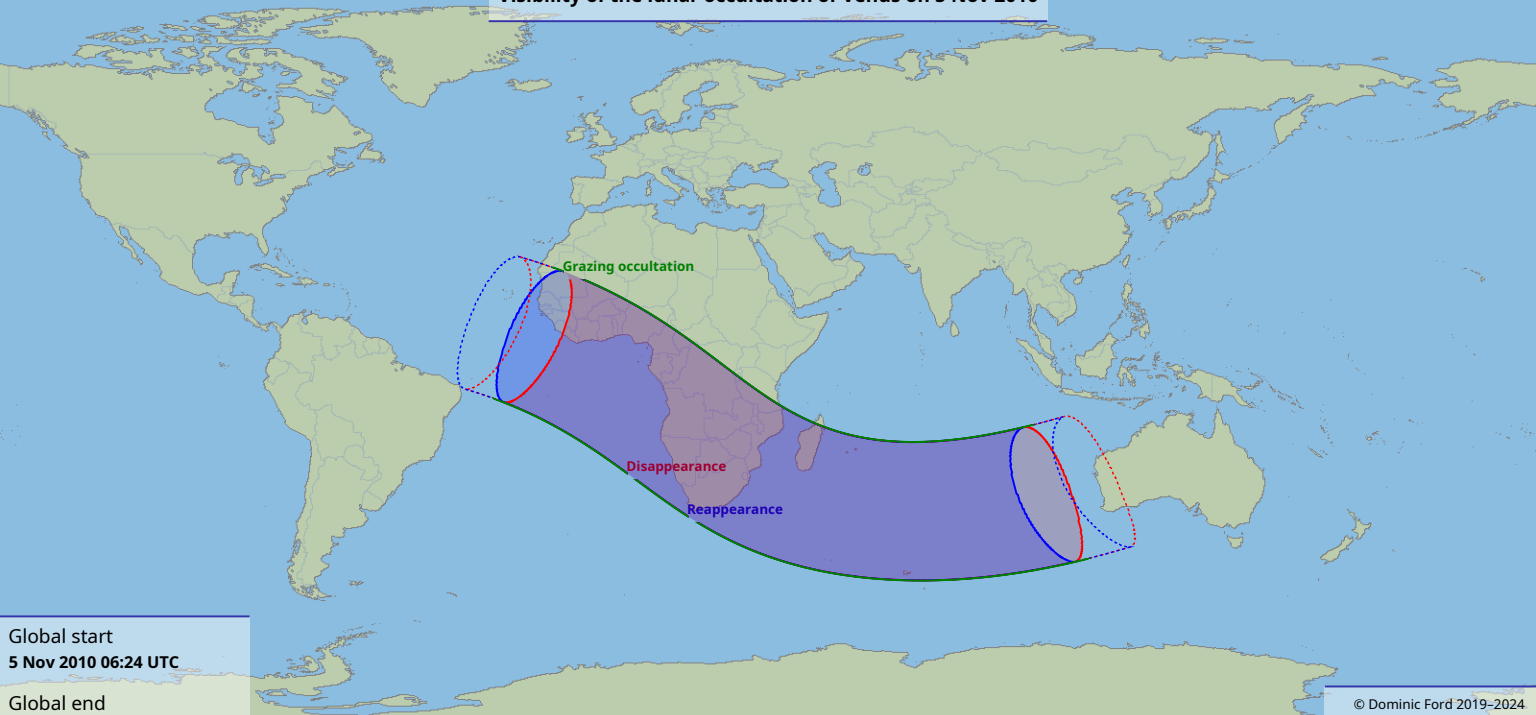

Visibility of the lunar occultation of Venus on 5 Nov 2010

Global start  
5 Nov 2010 06:24 UTC

Global end  
5 Nov 2010 10:22 UTC