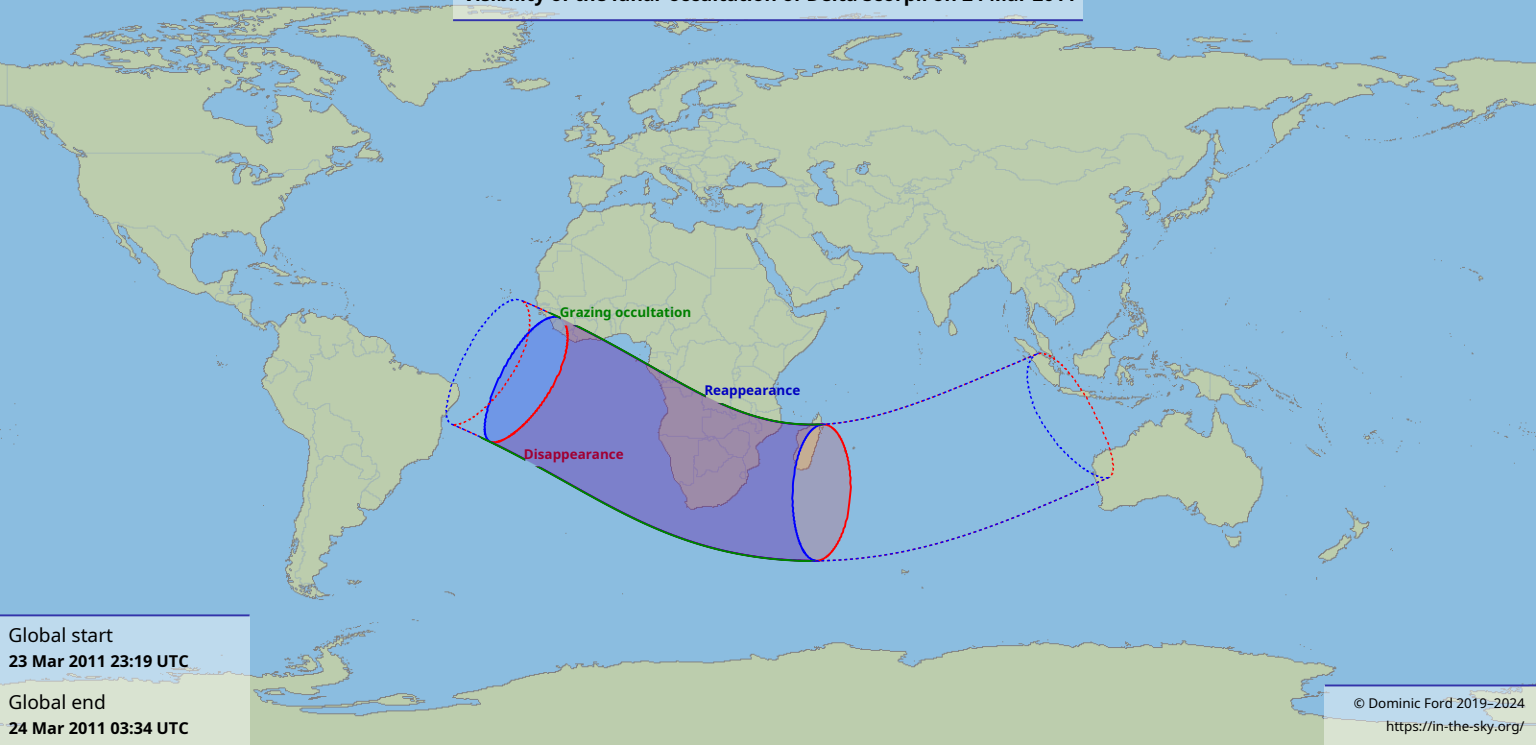

Visibility of the lunar occultation of Delta Scorii on 24 Mar 2011

Global start
23 Mar 2011 23:19 UTC

Global end
24 Mar 2011 03:34 UTC