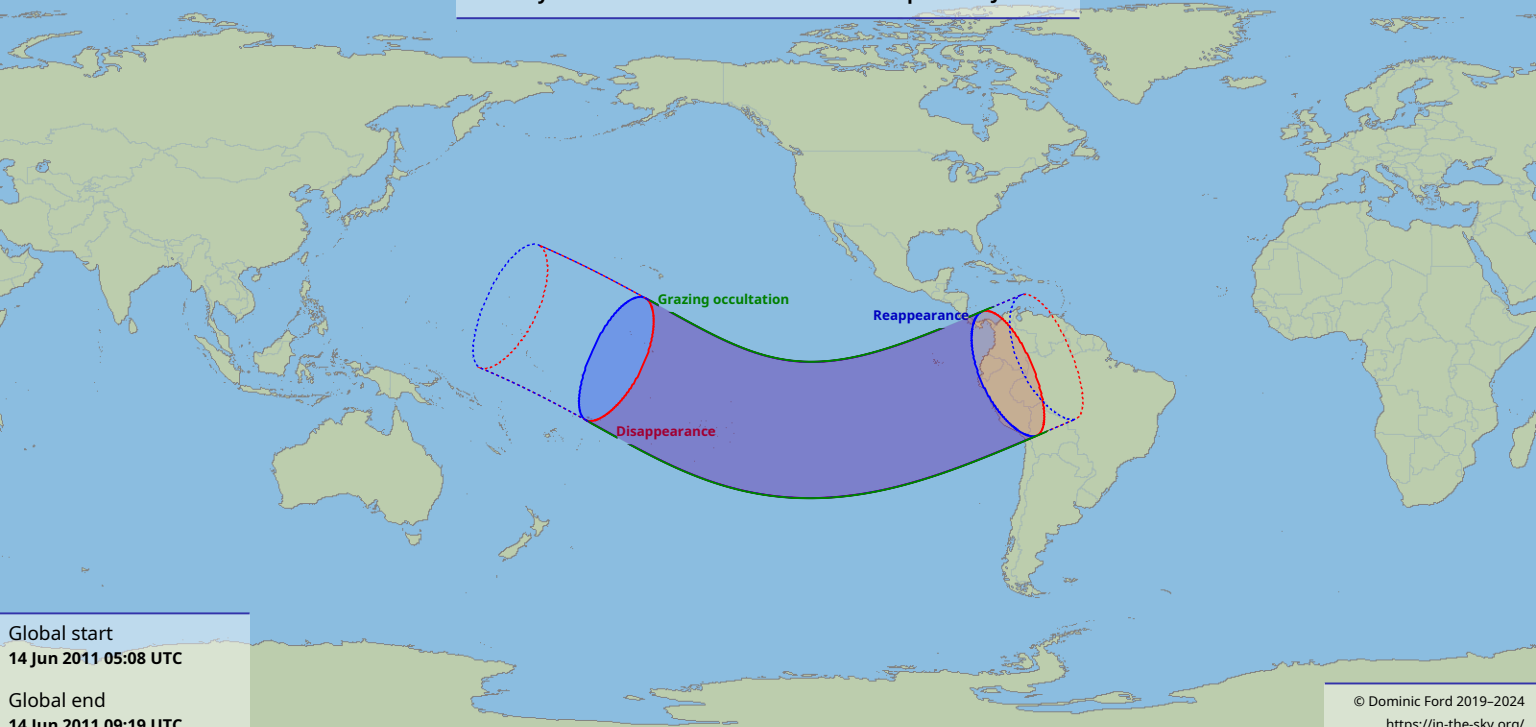

# Visibility of the lunar occultation of Delta Scorpii on 14 Jun 2011

Global start  
14 Jun 2011 05:08 UTC

Global end  
14 Jun 2011 09:19 UTC