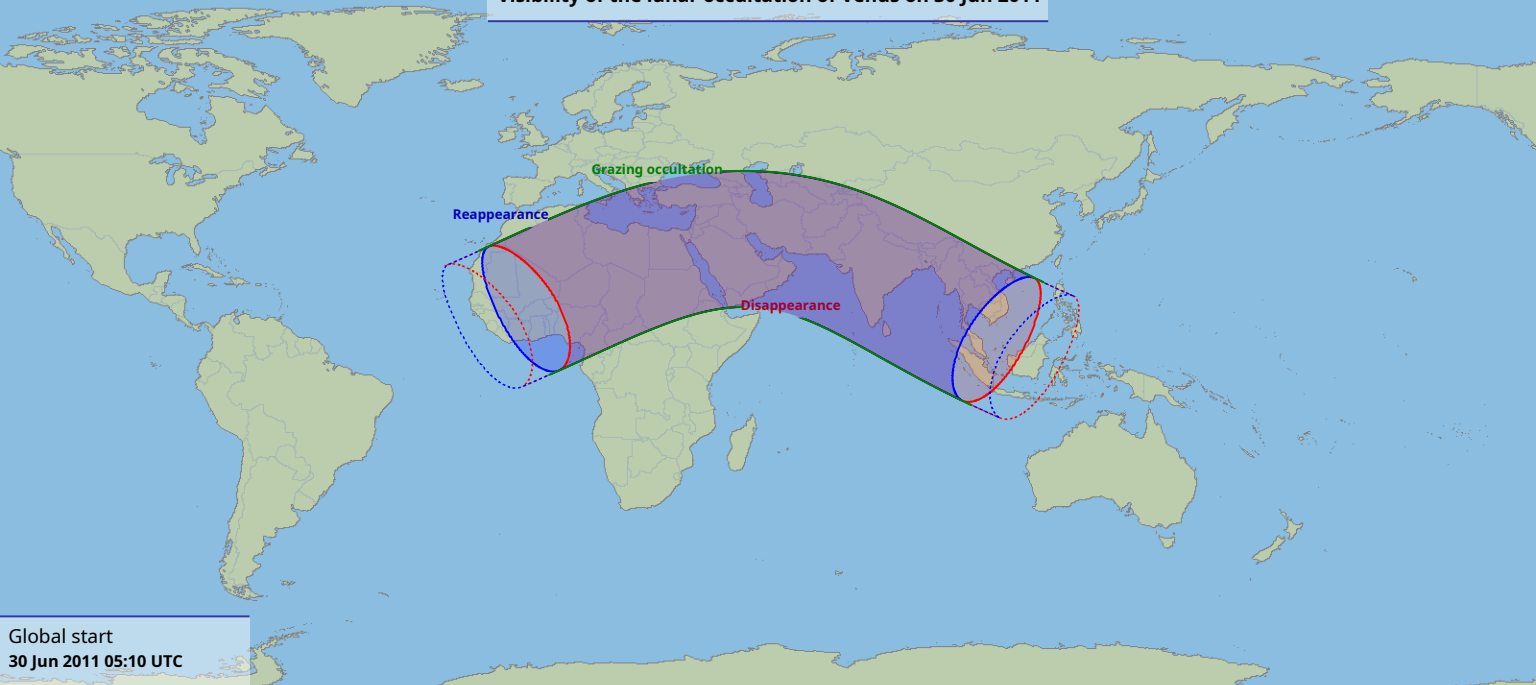

Visibility of the lunar occultation of Venus on 30 Jun 2011

Global start
30 Jun 2011 05:10 UTC

Global end
30 Jun 2011 10:00 UTC