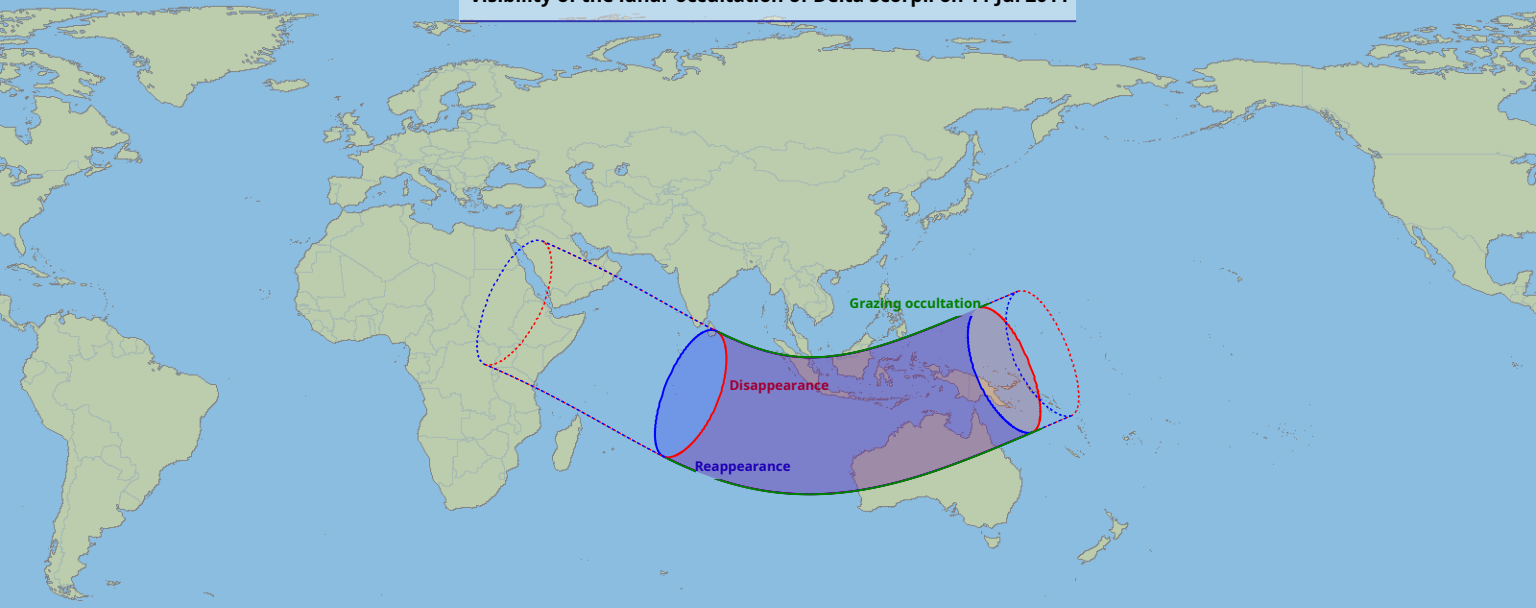

Visibility of the lunar occultation of Delta Scorpii on 11 Jul 2011

Global start
11 Jul 2011 12:21 UTC

Global end
11 Jul 2011 16:36 UTC