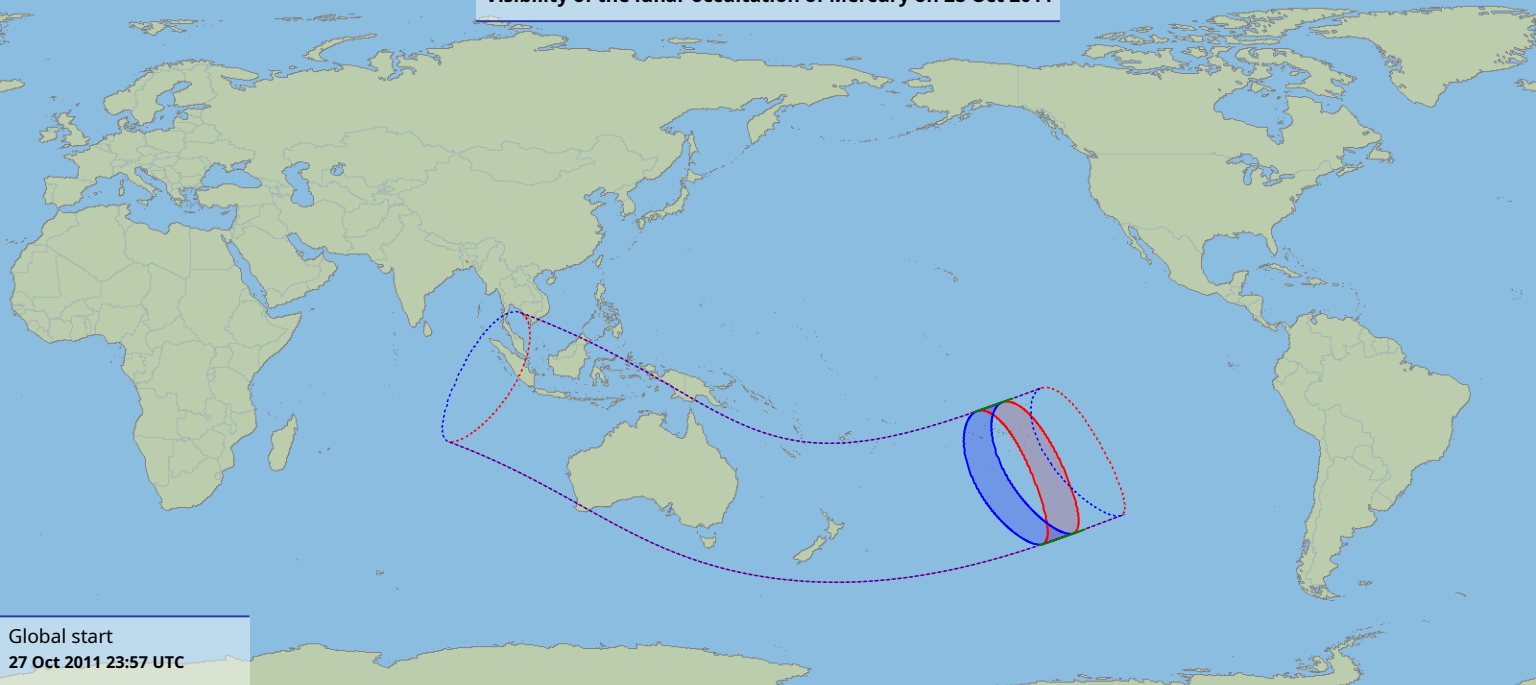

**Visibility of the lunar occultation of Mercury on 28 Oct 2011**

Global start  
27 Oct 2011 23:57 UTC

Global end  
28 Oct 2011 04:24 UTC