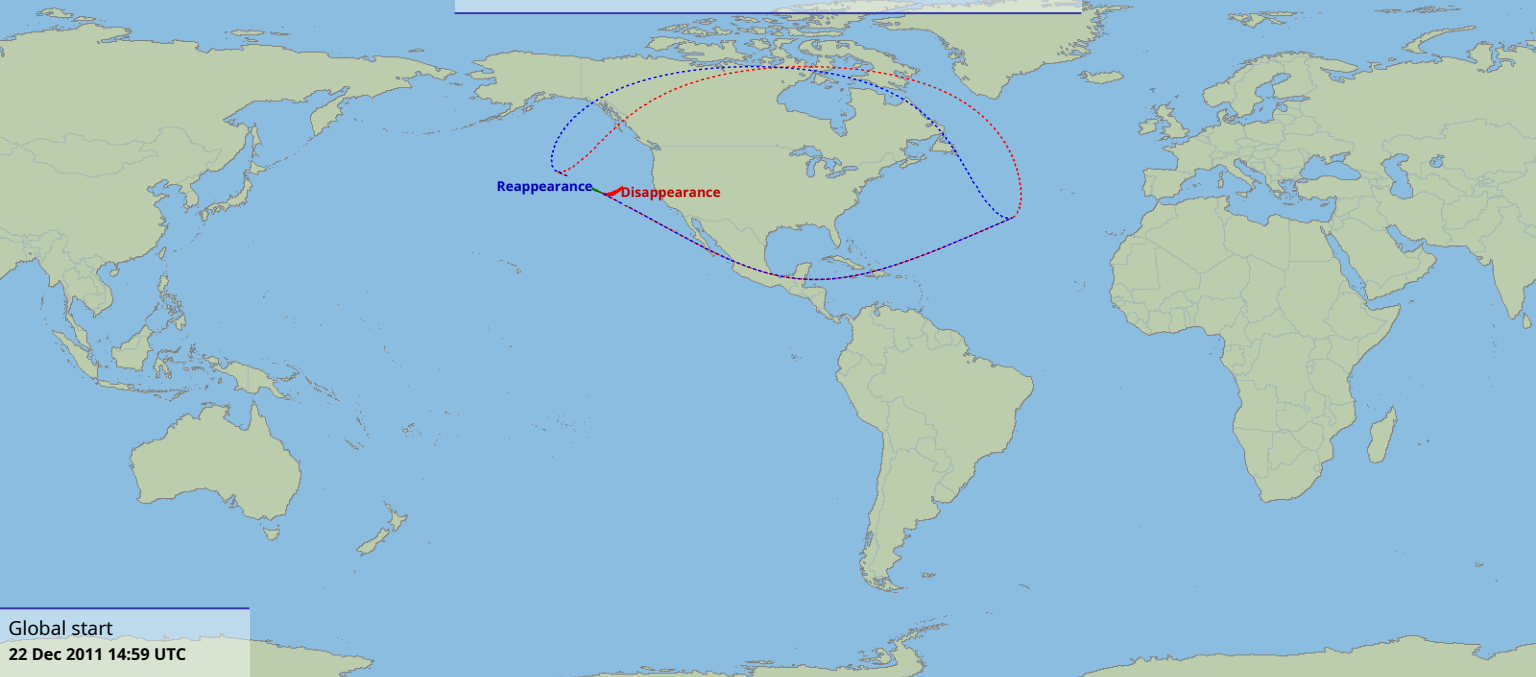

Visibility of the lunar occultation of Delta Scorpii on 22 Dec 2011

Global start
22 Dec 2011 14:59 UTC

Global end
22 Dec 2011 17:50 UTC