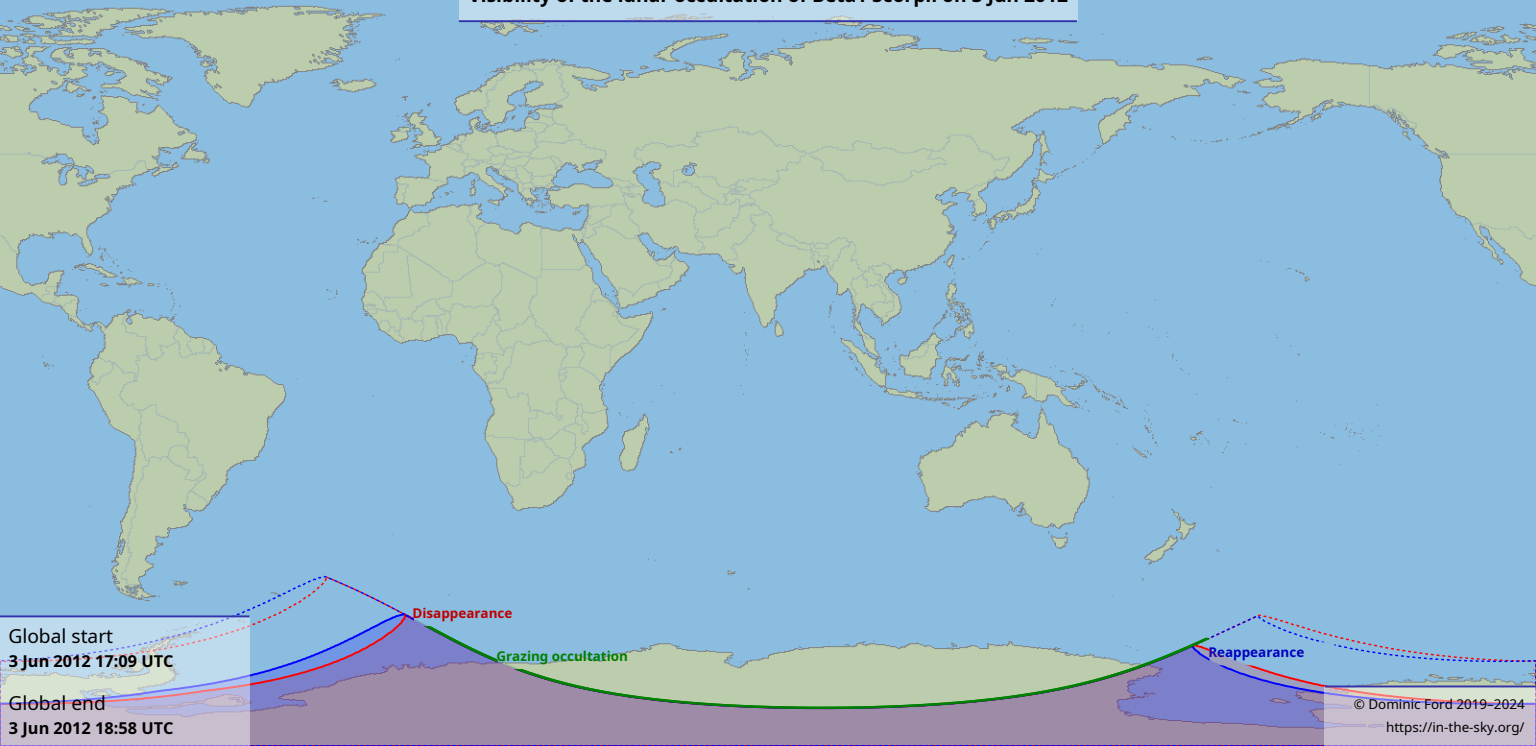

Visibility of the lunar occultation of Beta1 Scorpii on 3 Jun 2012

Global start
3 Jun 2012 17:09 UTC

Global end
3 Jun 2012 18:58 UTC