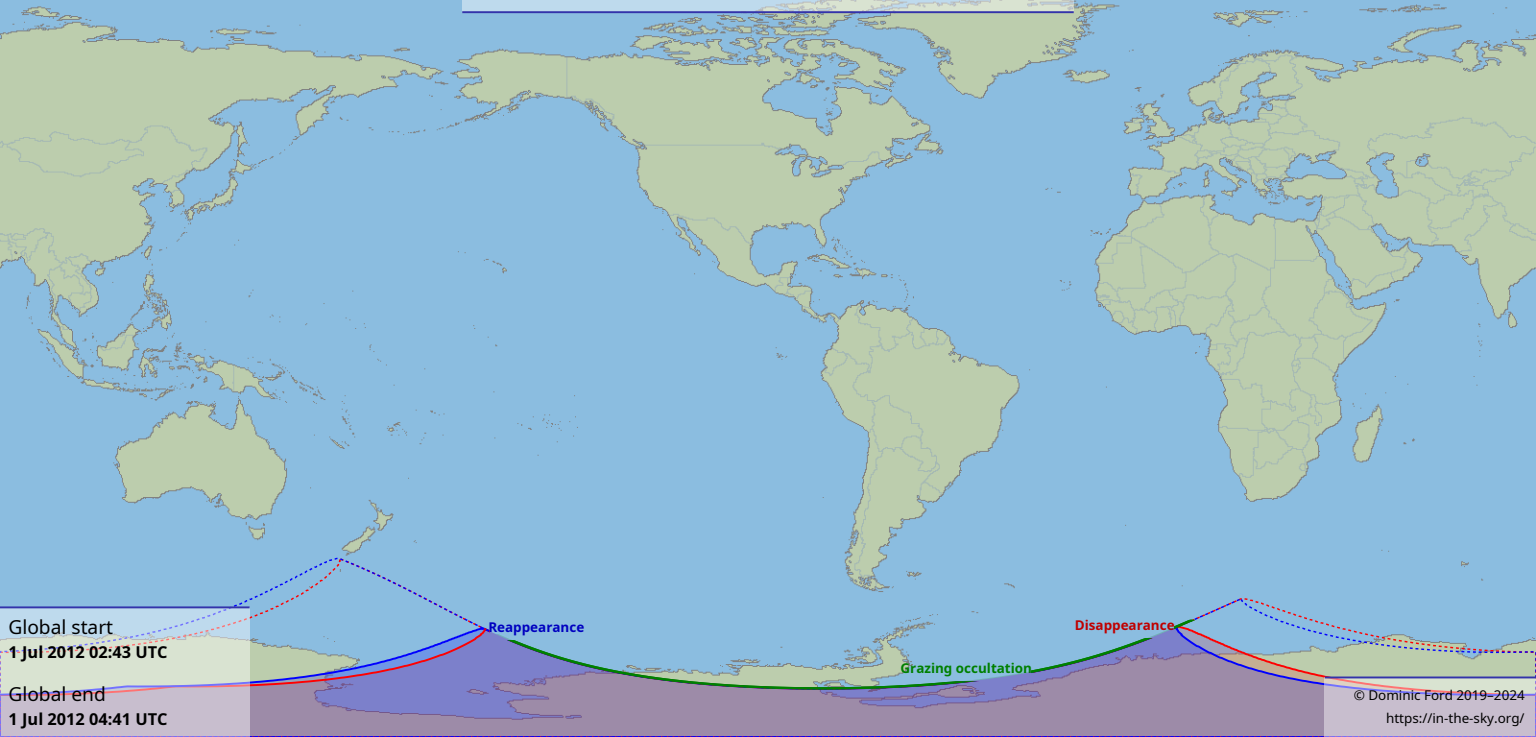

Visibility of the lunar occultation of Beta1 Scorpii on 1 Jul 2012

Global start
1 Jul 2012 02:43 UTC

Global end
1 Jul 2012 04:41 UTC

Reappearance

Disappearance

Grazing occultation