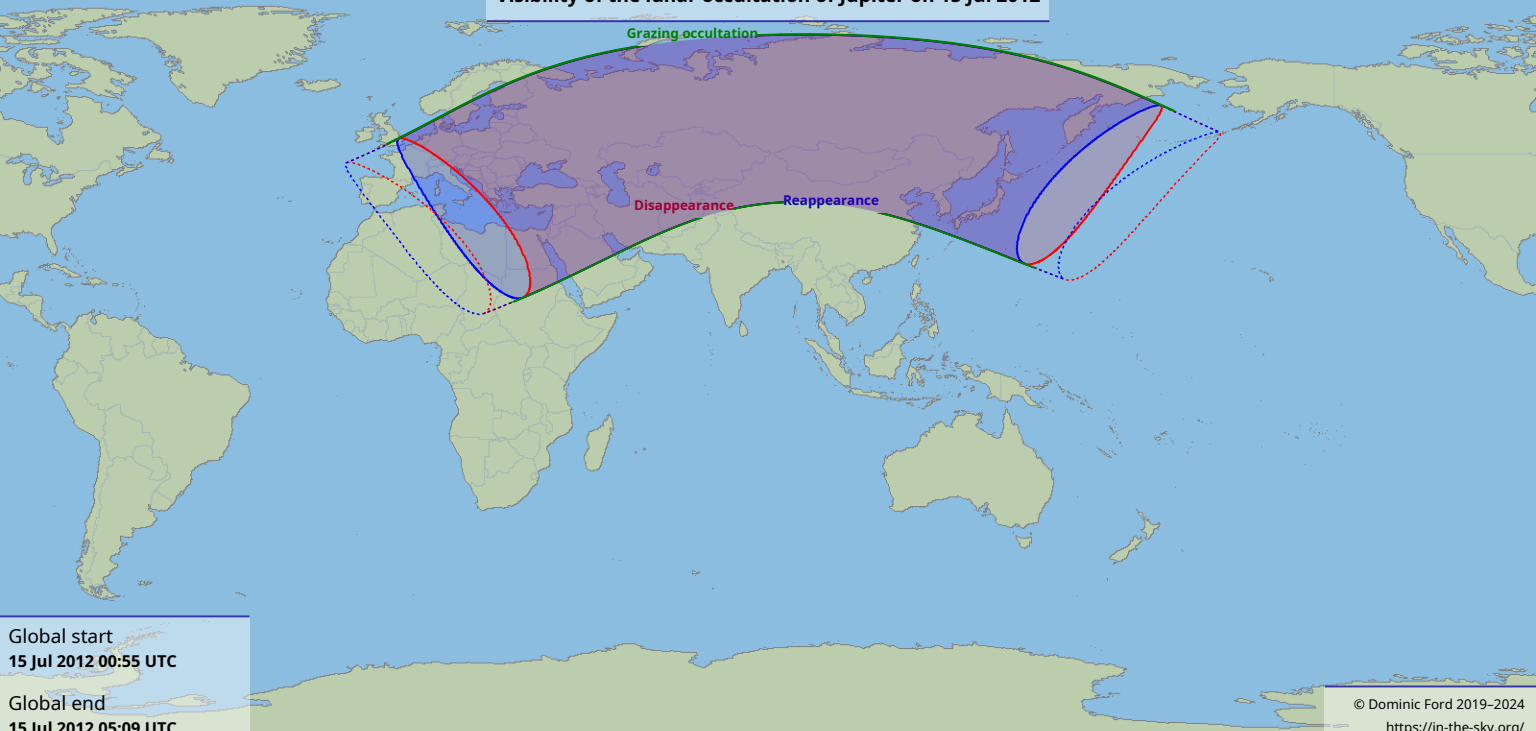

# Visibility of the lunar occultation of Jupiter on 15 Jul 2012

Global start  
15 Jul 2012 00:55 UTC

Global end  
15 Jul 2012 05:09 UTC