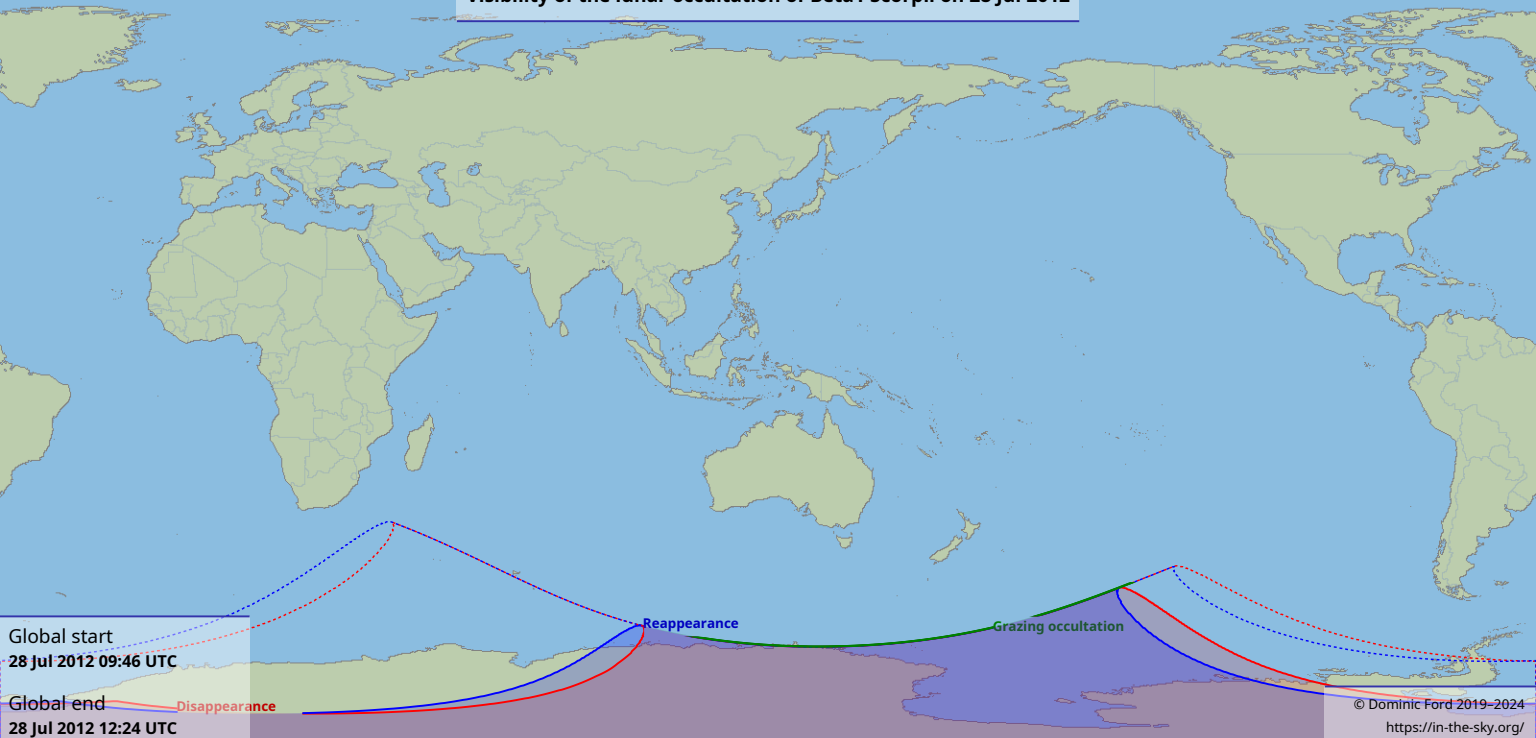

# Visibility of the lunar occultation of Beta1 Scorpii on 28 Jul 2012

Global start  
28 Jul 2012 09:46 UTC

Global end  
28 Jul 2012 12:24 UTC

Disappearance

Reappearance

Grazing occultation