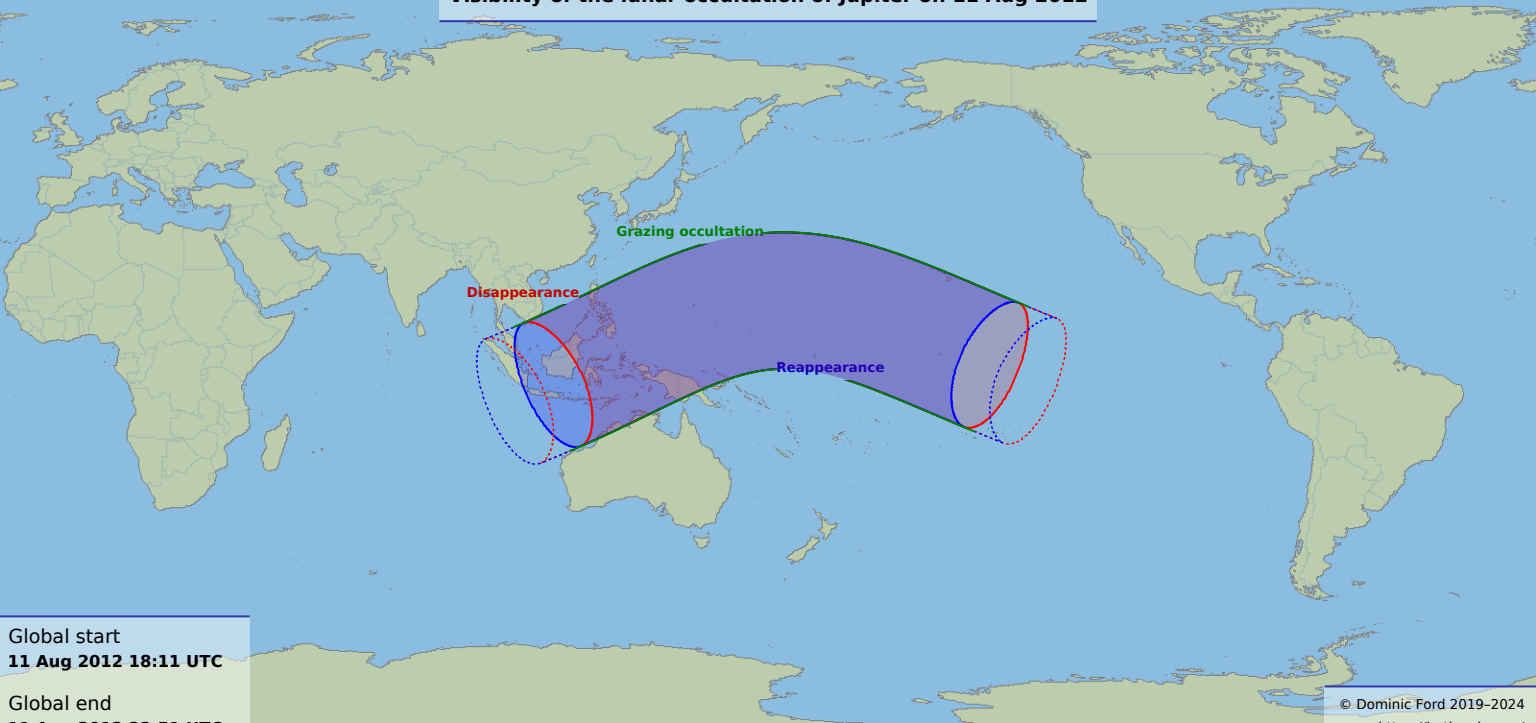

Visibility of the lunar occultation of Jupiter on 11 Aug 2012

Global start
11 Aug 2012 18:11 UTC

Global end
11 Aug 2012 22:51 UTC