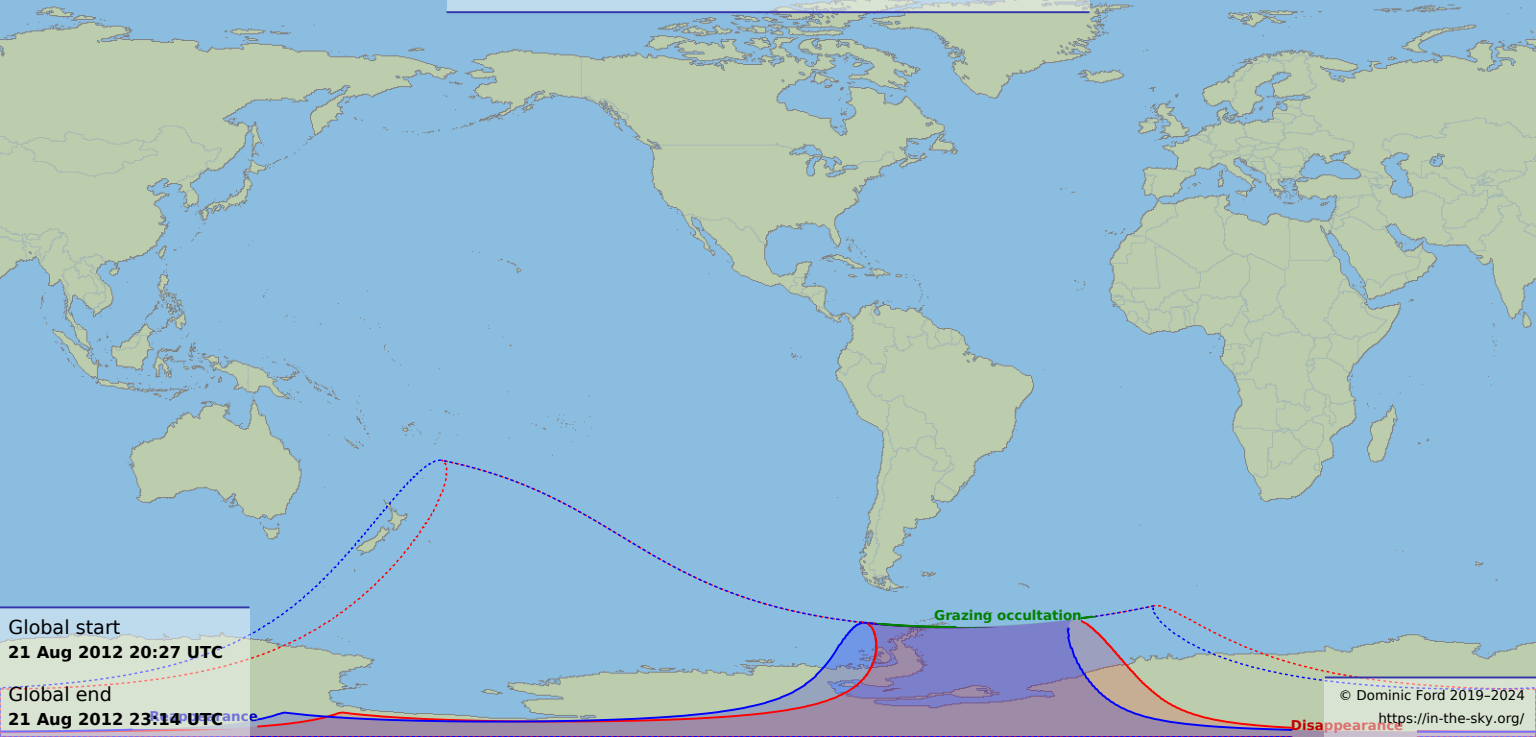

# Visibility of the lunar occultation of Spica on 21 Aug 2012

Global start  
21 Aug 2012 20:27 UTC

Global end  
21 Aug 2012 23:14 UTC

Grazing occultation

Disappearance