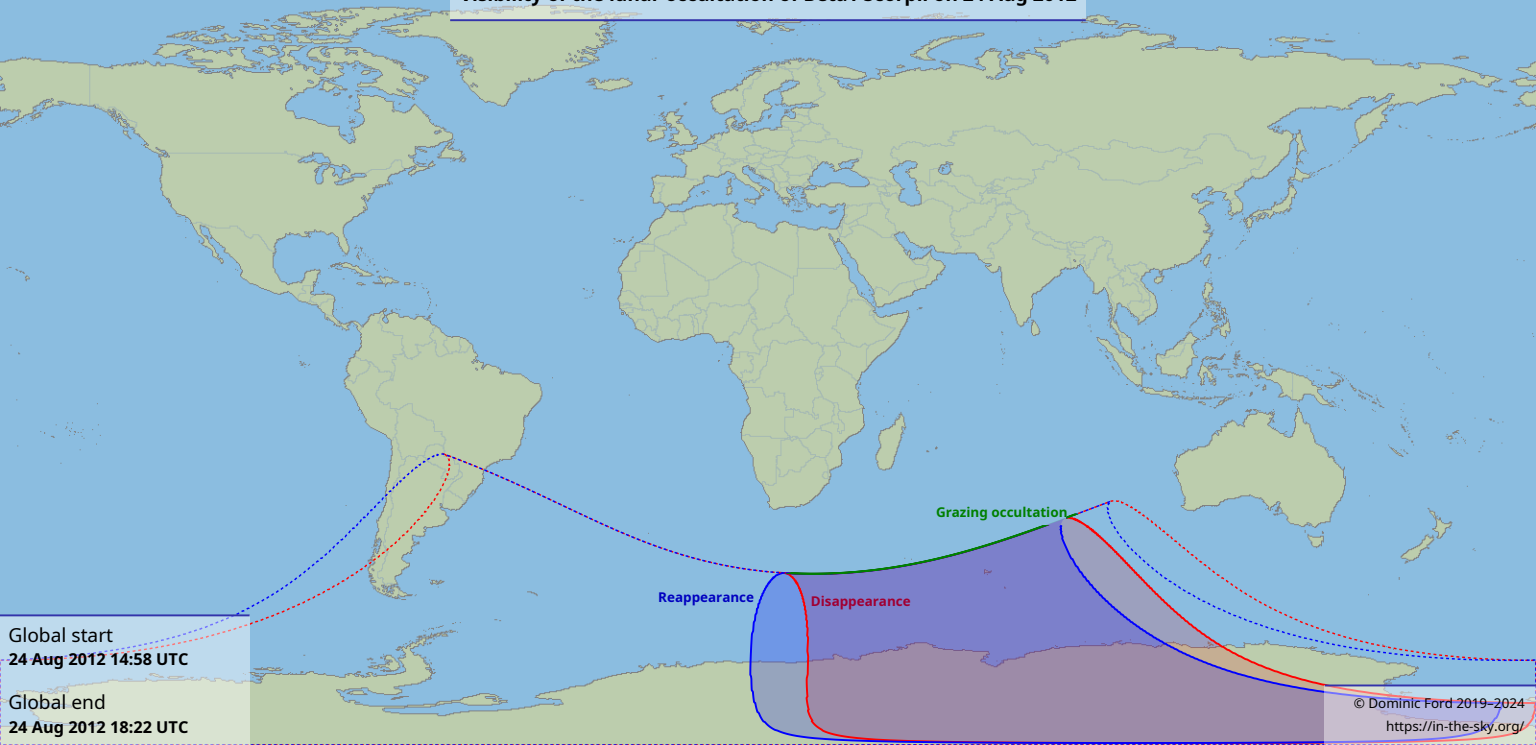

Visibility of the lunar occultation of Beta1 Scorpii on 24 Aug 2012

Global start
24 Aug 2012 14:58 UTC

Global end
24 Aug 2012 18:22 UTC