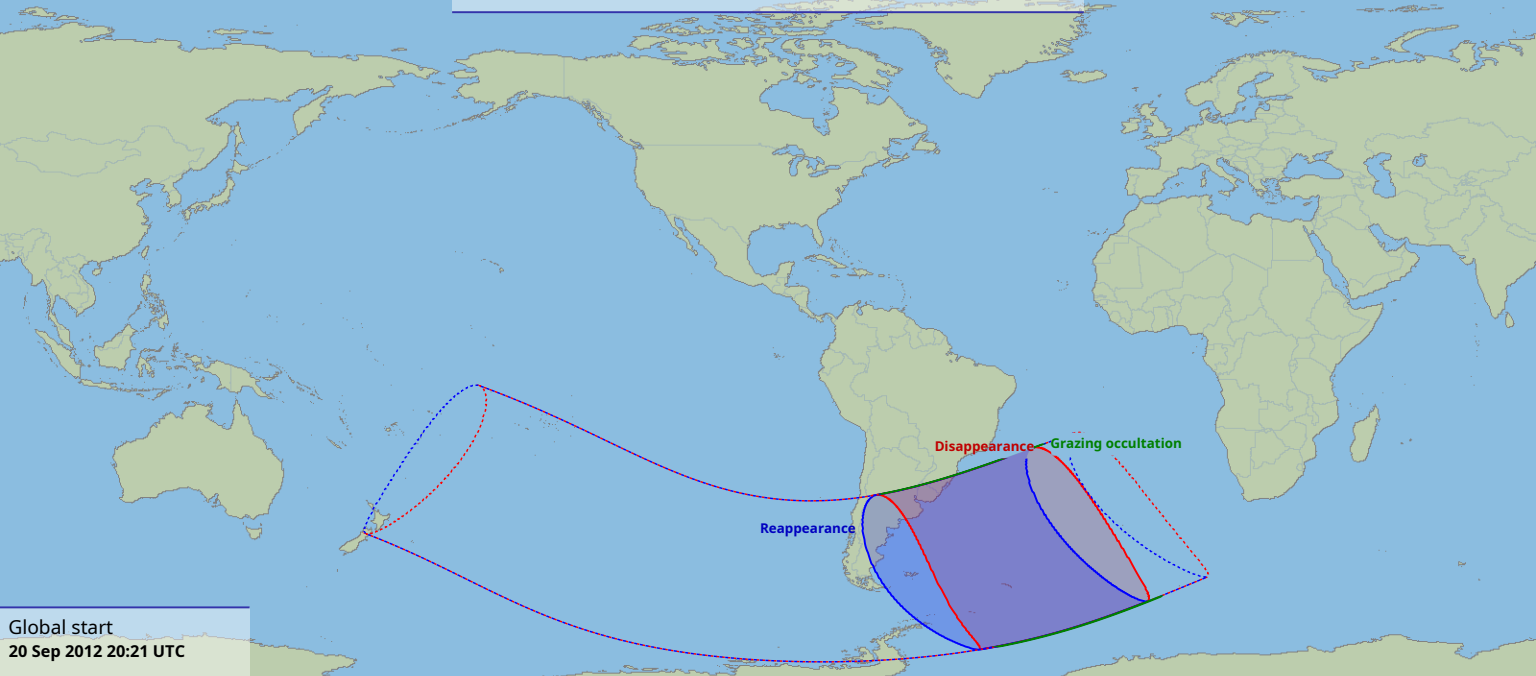

Visibility of the lunar occultation of Beta1 Scorpii on 20 Sep 2012

Global start
20 Sep 2012 20:21 UTC

Global end
21 Sep 2012 00:12 UTC