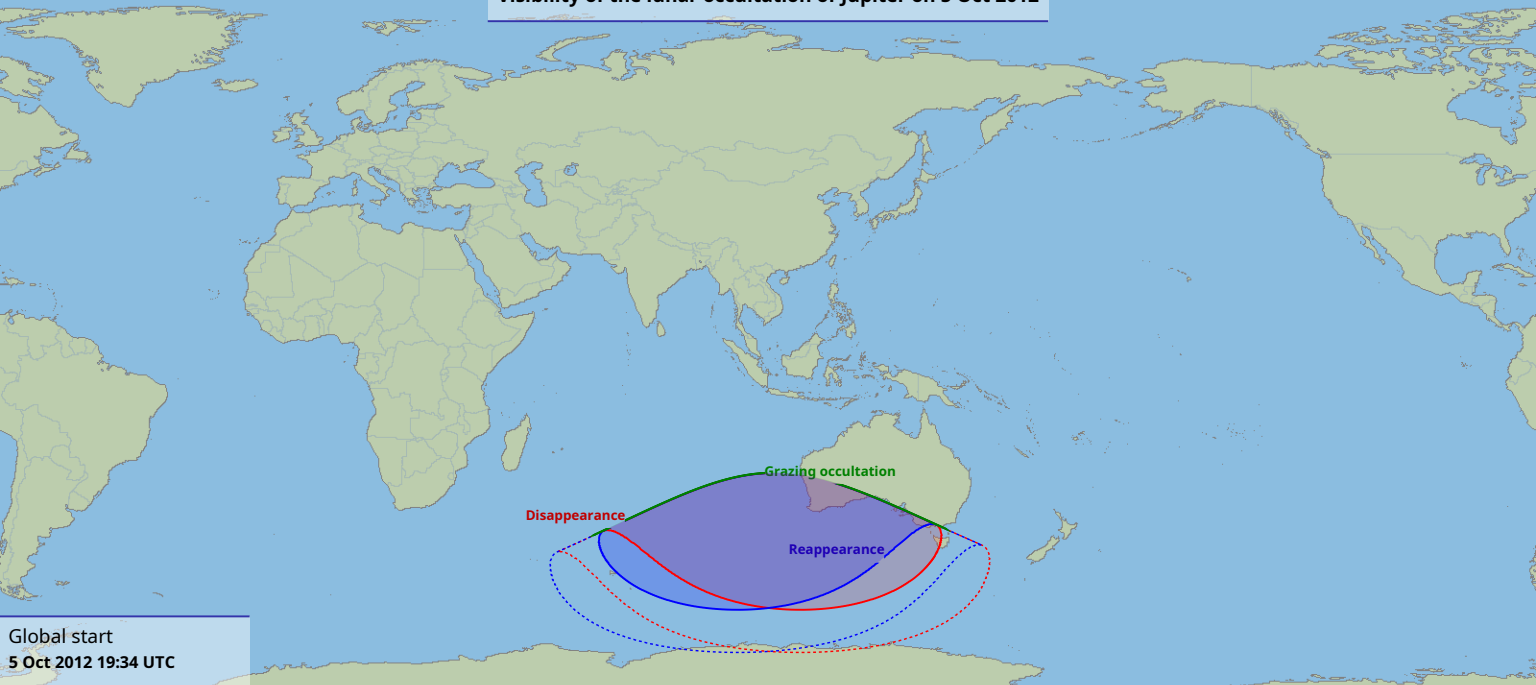

Visibility of the lunar occultation of Jupiter on 5 Oct 2012

Global start
5 Oct 2012 19:34 UTC

Global end
5 Oct 2012 22:22 UTC