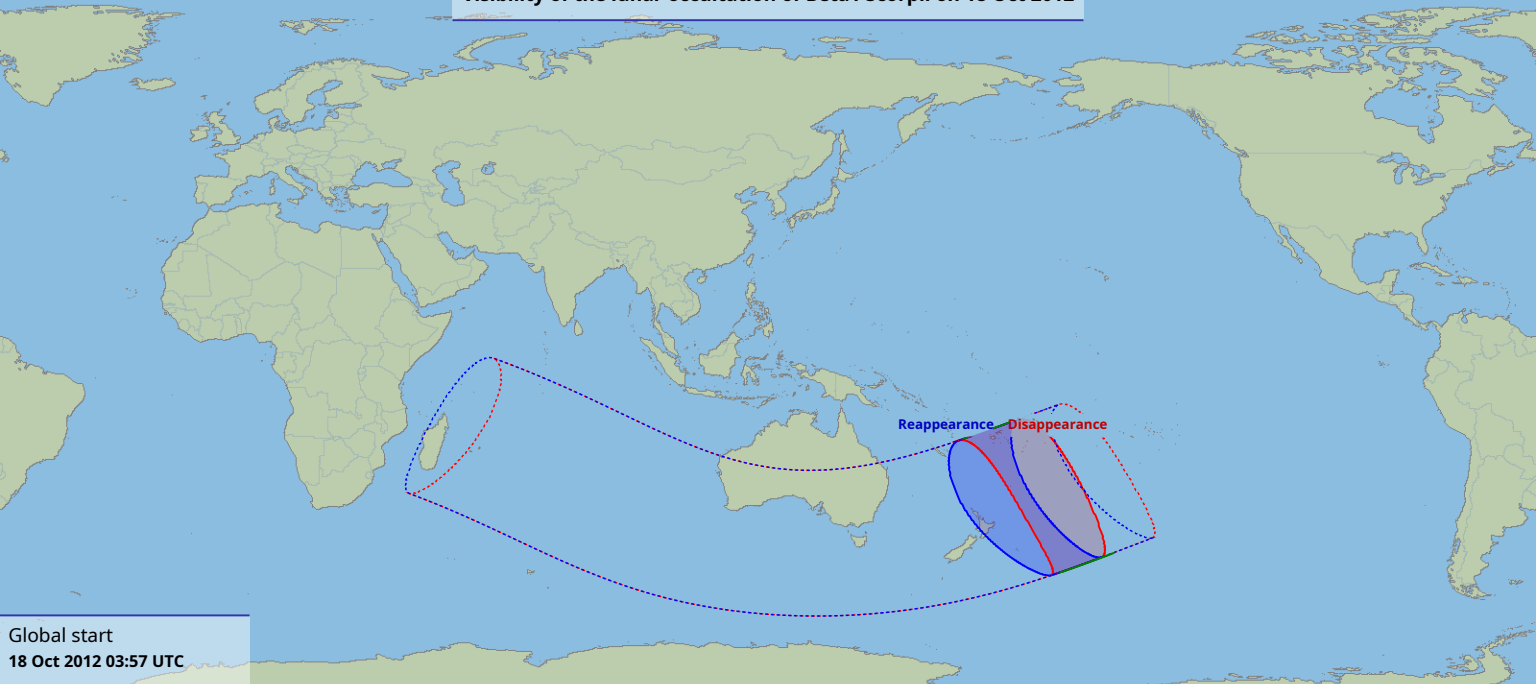

Visibility of the lunar occultation of Beta1 Scorpii on 18 Oct 2012

Global start
18 Oct 2012 03:57 UTC

Global end
18 Oct 2012 07:56 UTC