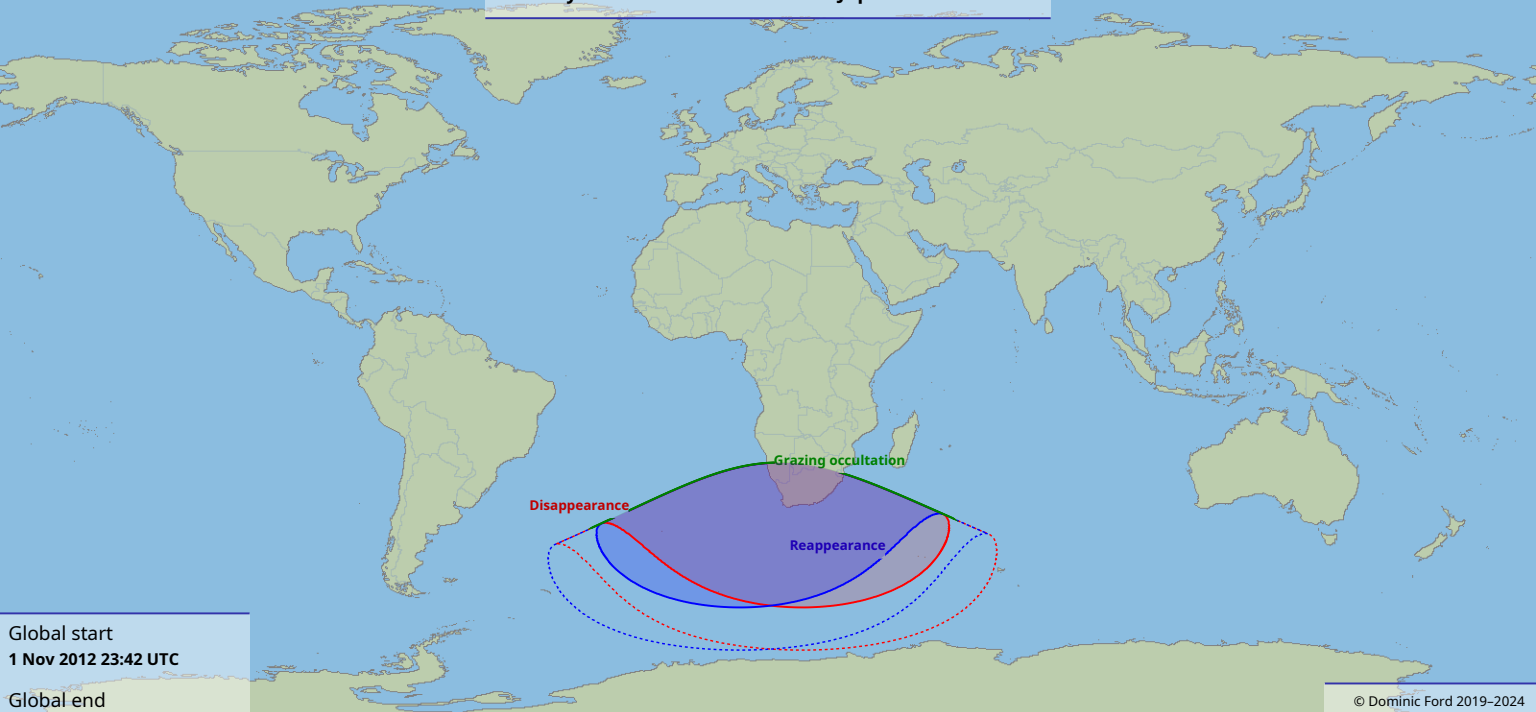

Visibility of the lunar occultation of Jupiter on 2 Nov 2012

Global start
1 Nov 2012 23:42 UTC

Global end
2 Nov 2012 02:35 UTC