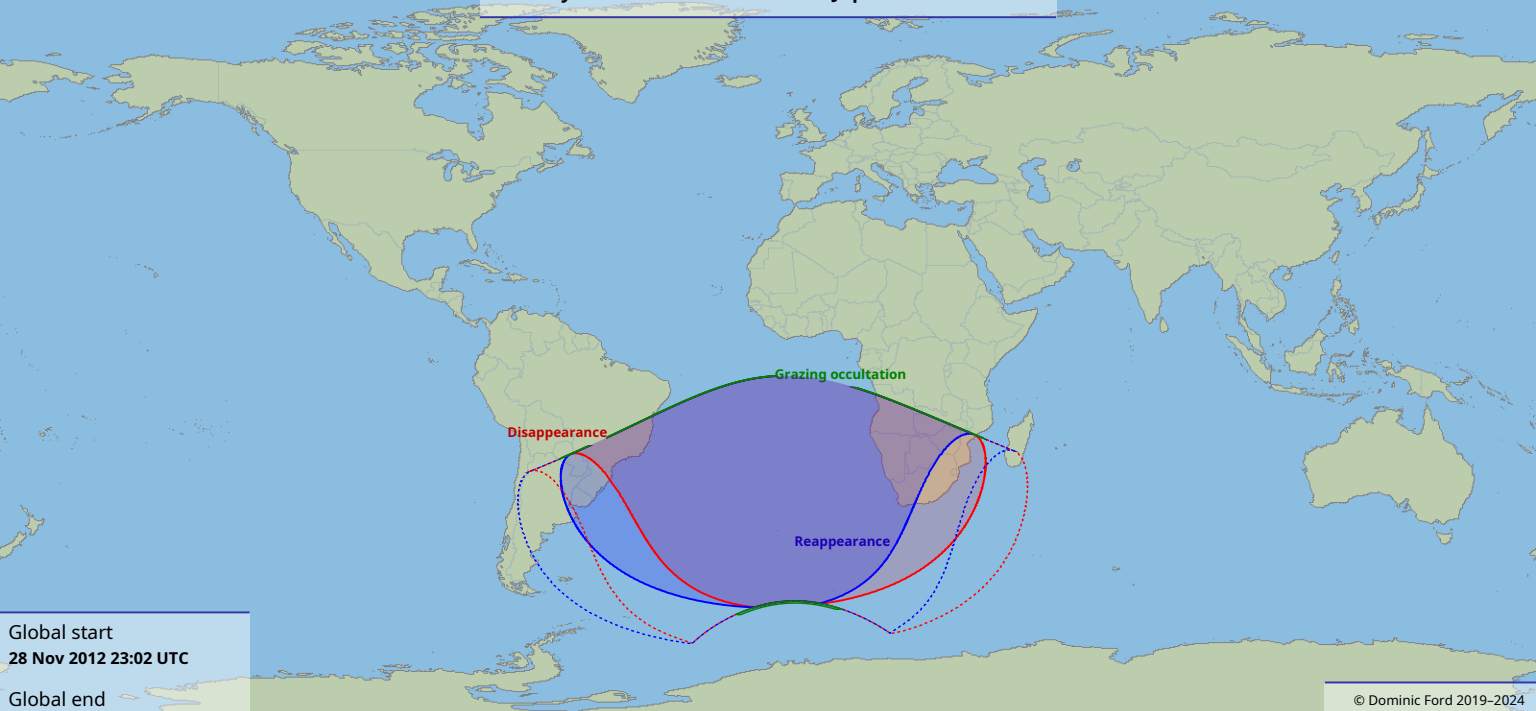

Visibility of the lunar occultation of Jupiter on 29 Nov 2012

Global start
28 Nov 2012 23:02 UTC

Global end
29 Nov 2012 02:50 UTC