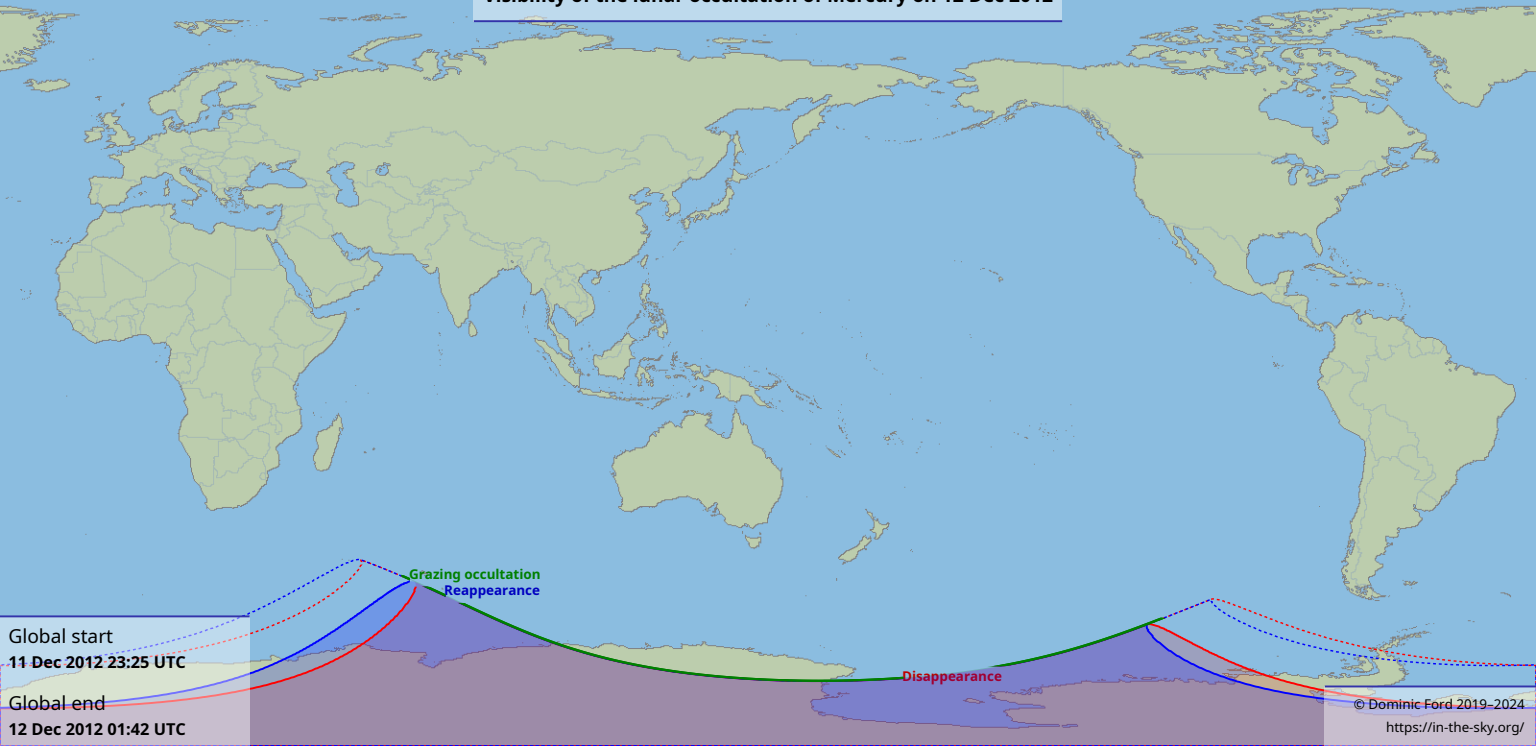

Visibility of the lunar occultation of Mercury on 12 Dec 2012

Global start
11 Dec 2012 23:25 UTC

Global end
12 Dec 2012 01:42 UTC

Grazing occultation
Reappearance

Disappearance