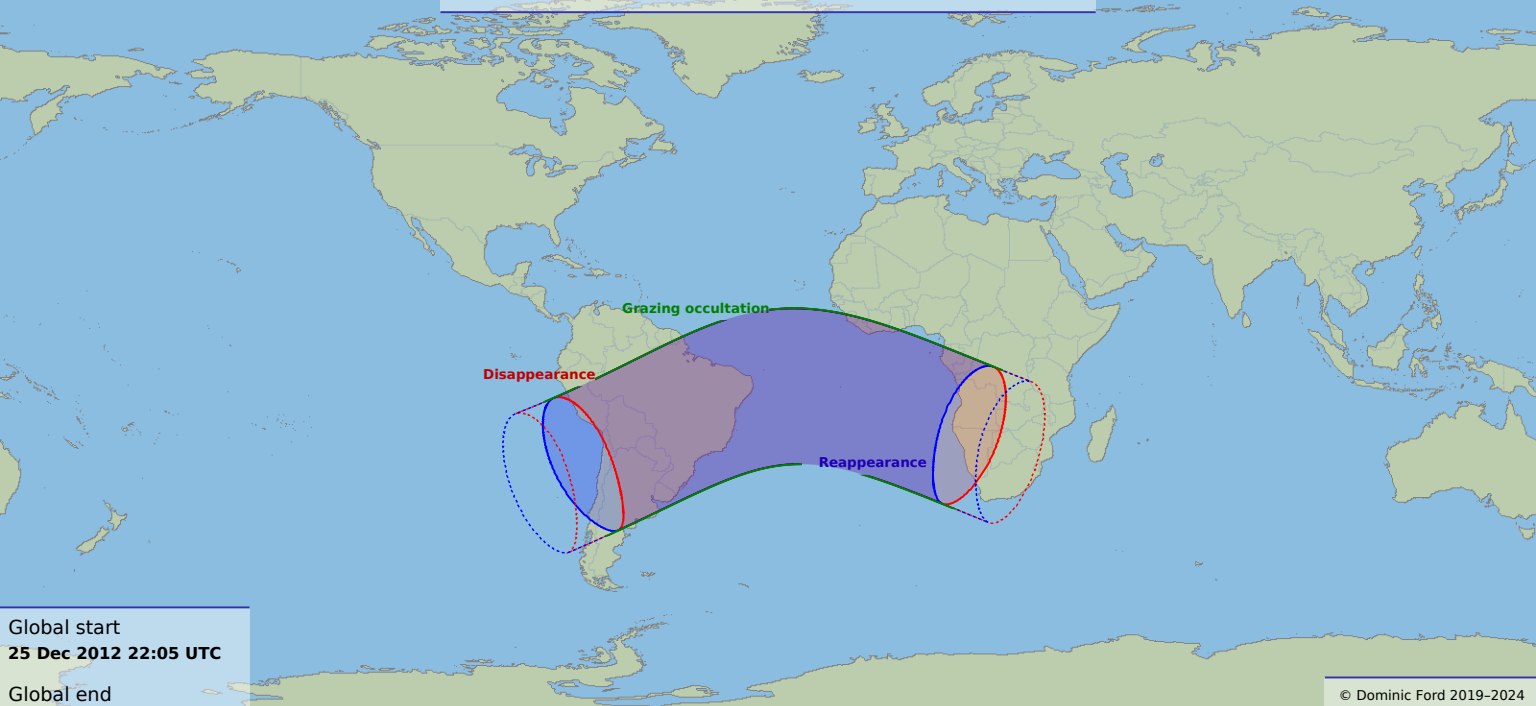

# Visibility of the lunar occultation of Jupiter on 26 Dec 2012

Global start  
25 Dec 2012 22:05 UTC

Global end  
26 Dec 2012 02:21 UTC