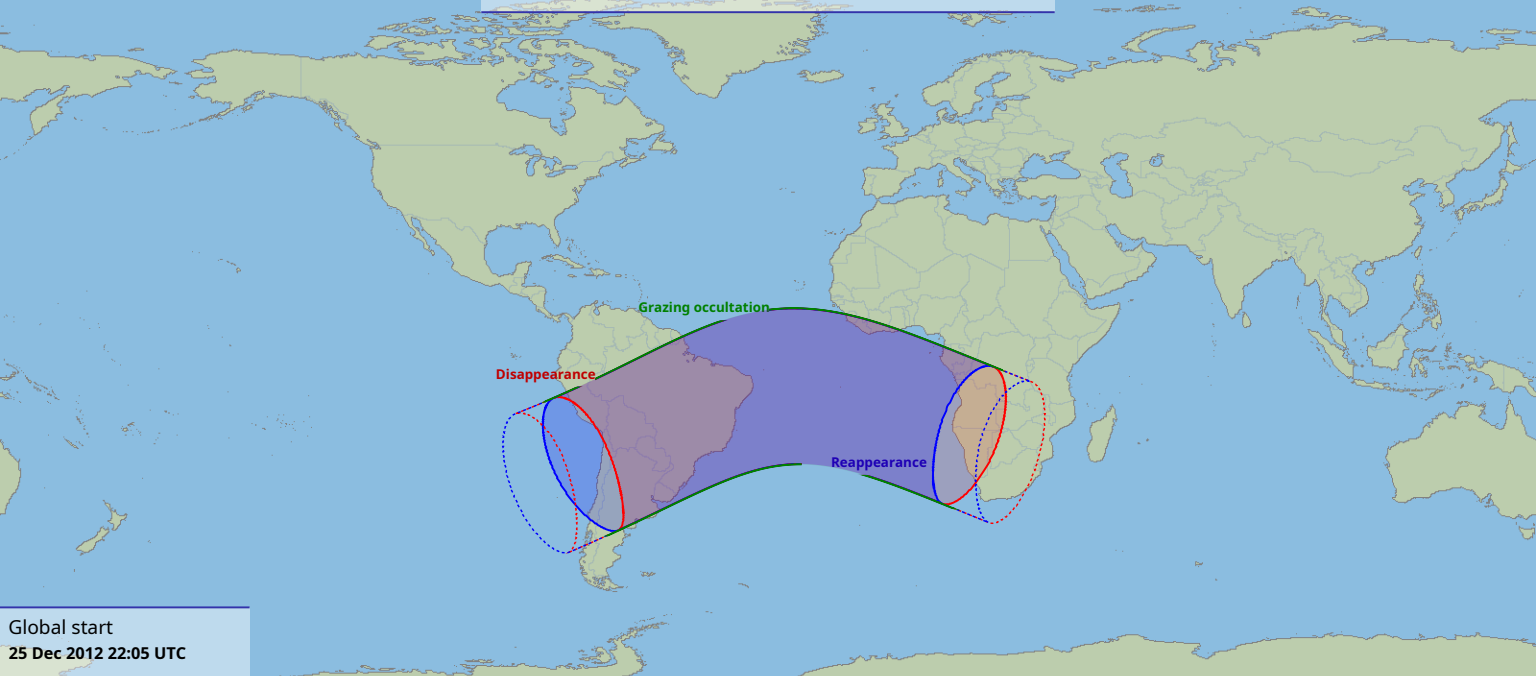

Visibility of the lunar occultation of Jupiter on 26 Dec 2012

Global start
25 Dec 2012 22:05 UTC

Global end
26 Dec 2012 02:21 UTC