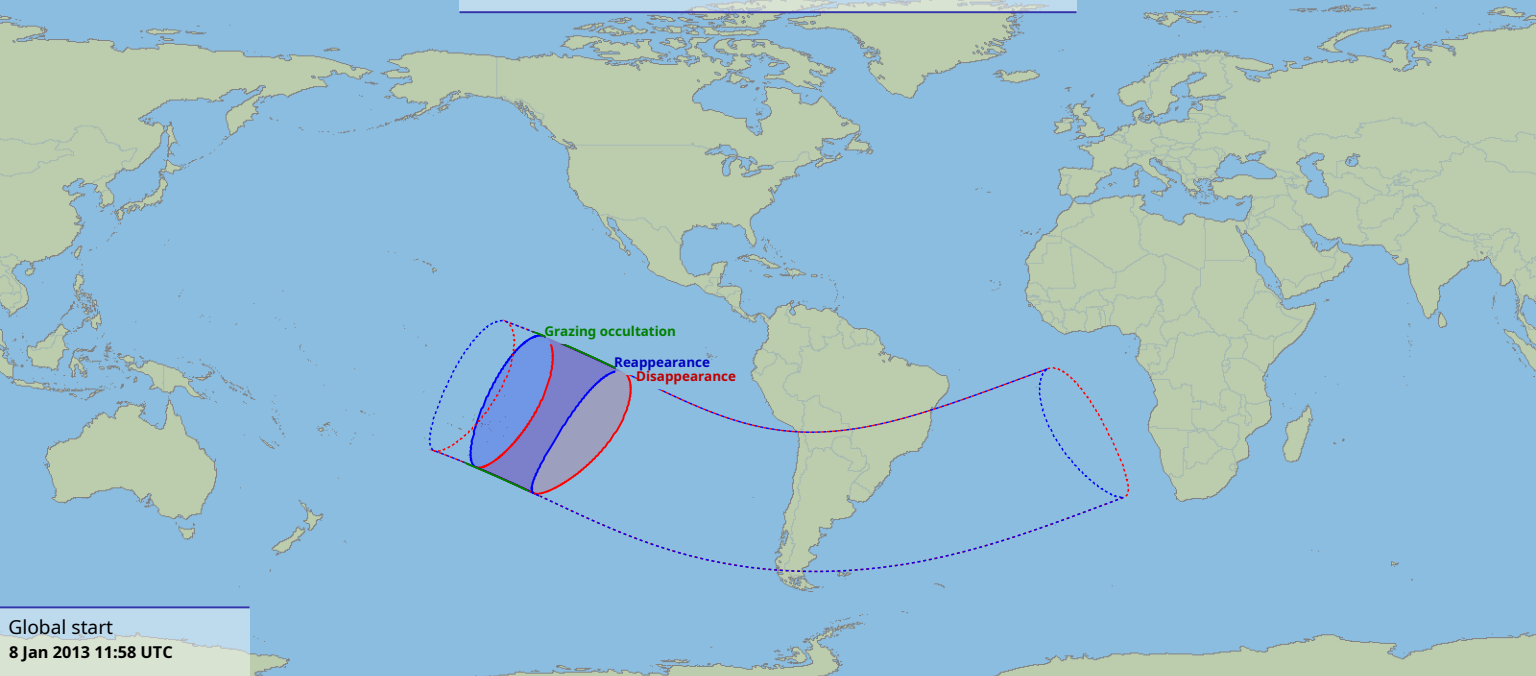

Visibility of the lunar occultation of Beta1 Scorpii on 8 Jan 2013

Global start
8 Jan 2013 11:58 UTC

Global end
8 Jan 2013 16:03 UTC