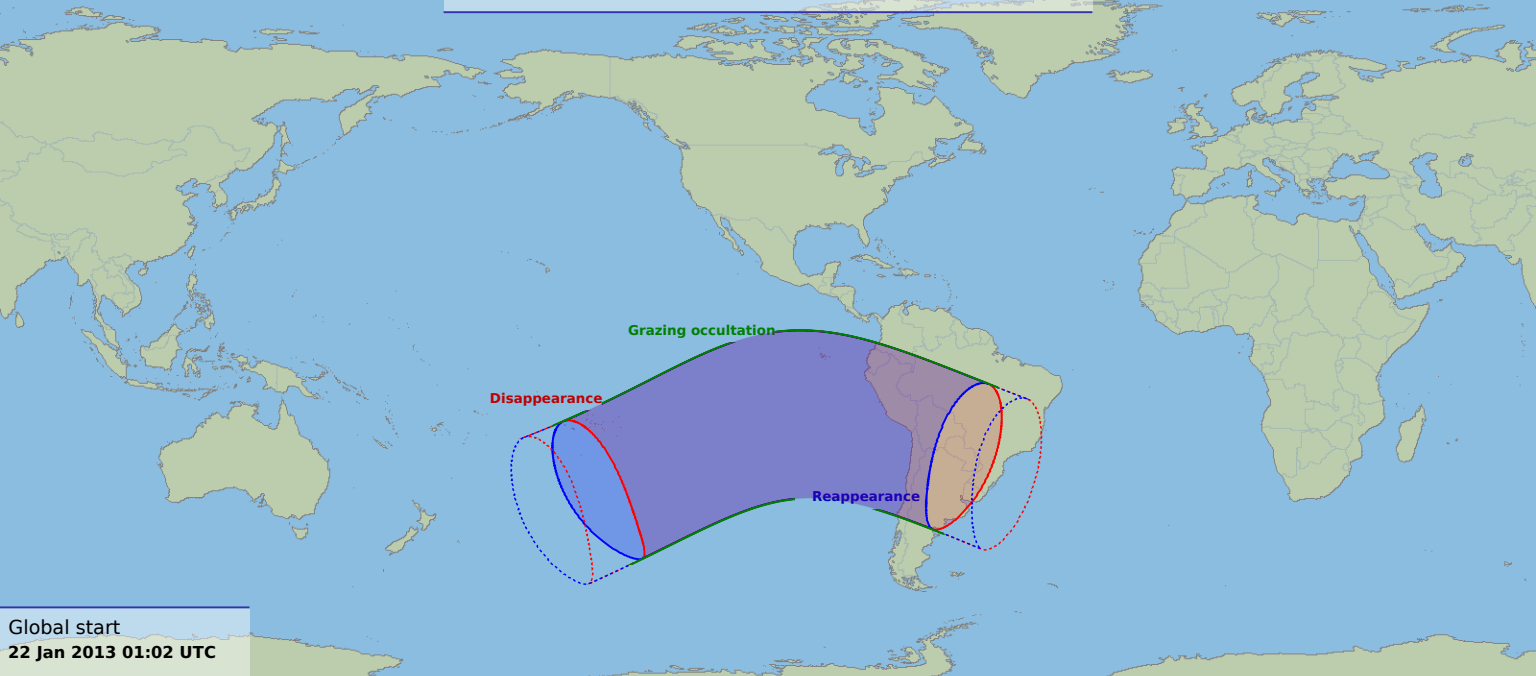

Visibility of the lunar occultation of Jupiter on 22 Jan 2013

Global start
22 Jan 2013 01:02 UTC

Global end
22 Jan 2013 05:13 UTC