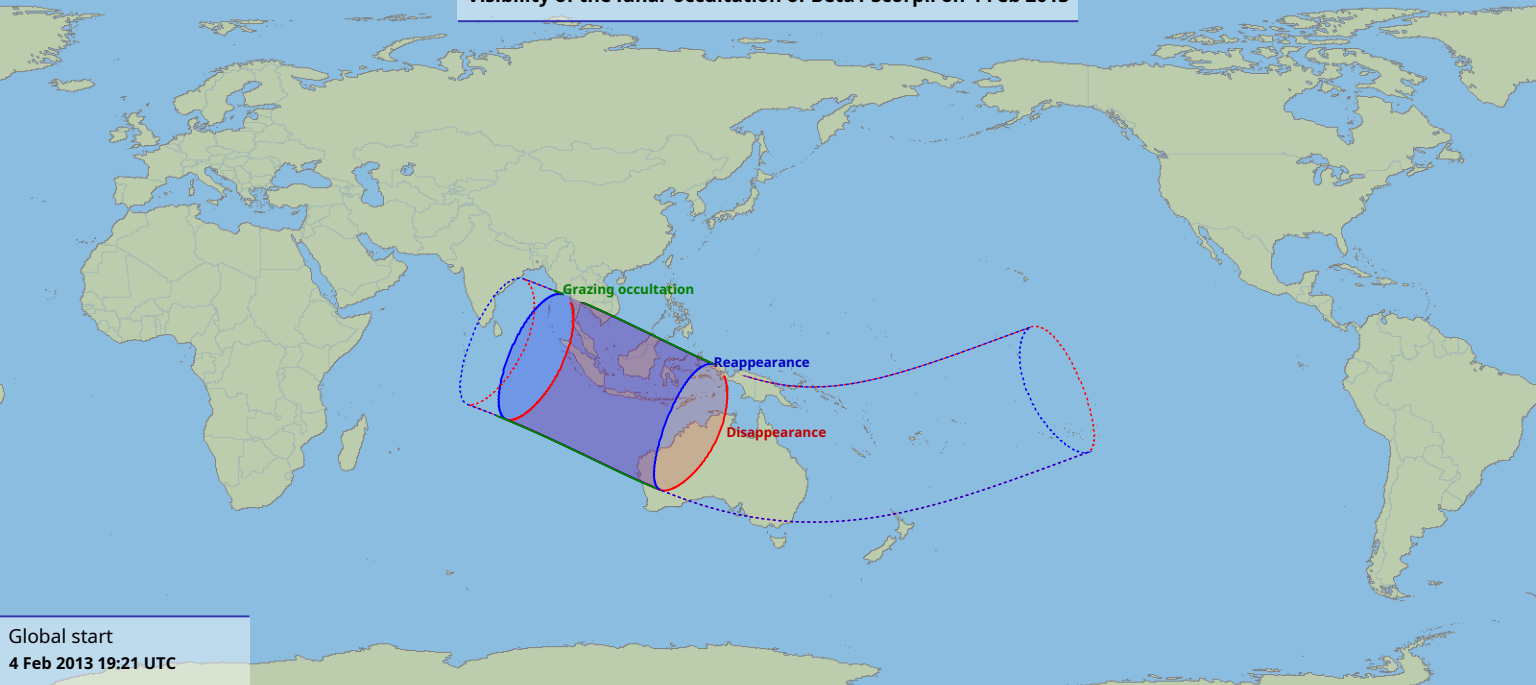

Visibility of the lunar occultation of Beta1 Scorpii on 4 Feb 2013

Global start
4 Feb 2013 19:21 UTC

Global end
4 Feb 2013 23:35 UTC