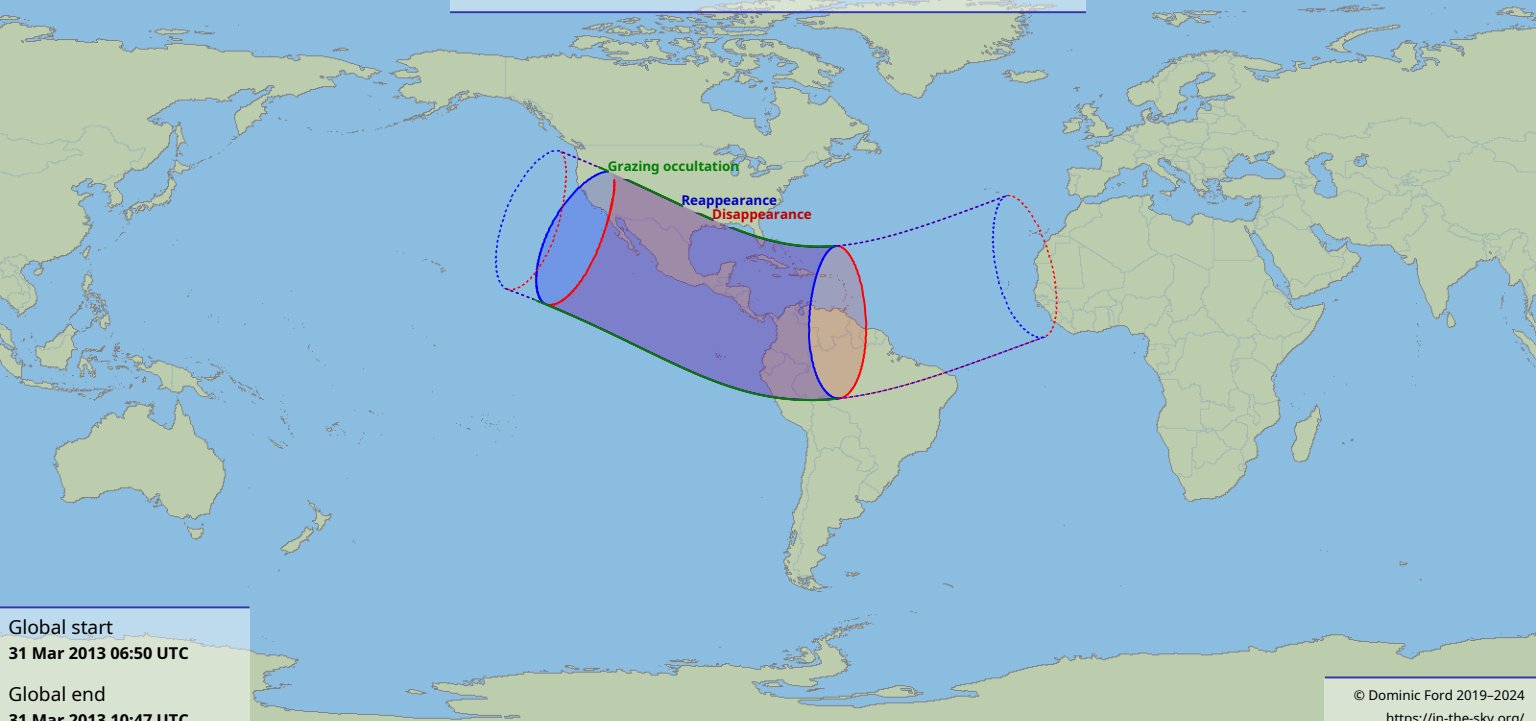

# Visibility of the lunar occultation of Beta1 Scorpii on 31 Mar 2013

Global start  
31 Mar 2013 06:50 UTC

Global end  
31 Mar 2013 10:47 UTC