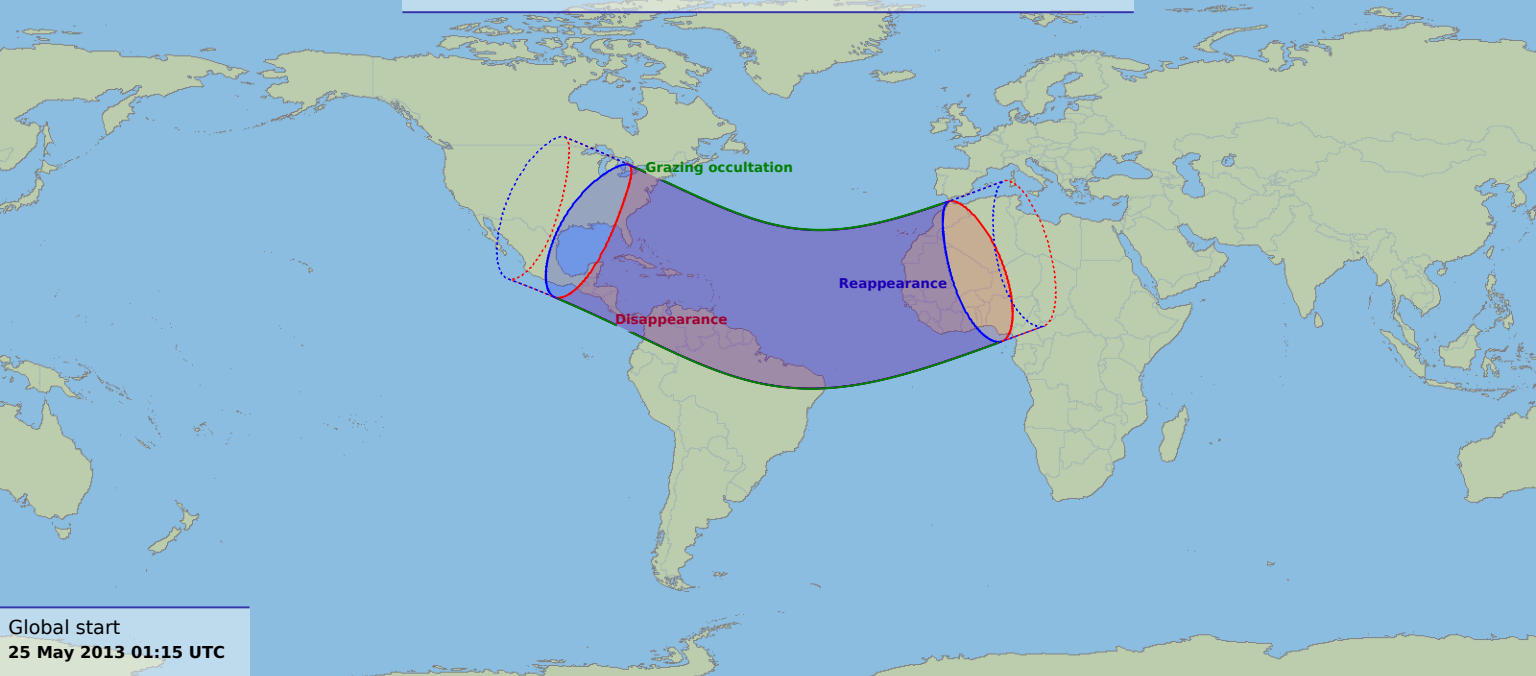

# Visibility of the lunar occultation of Beta1 Scorpii on 25 May 2013

Global start  
25 May 2013 01:15 UTC

Global end  
25 May 2013 05:02 UTC