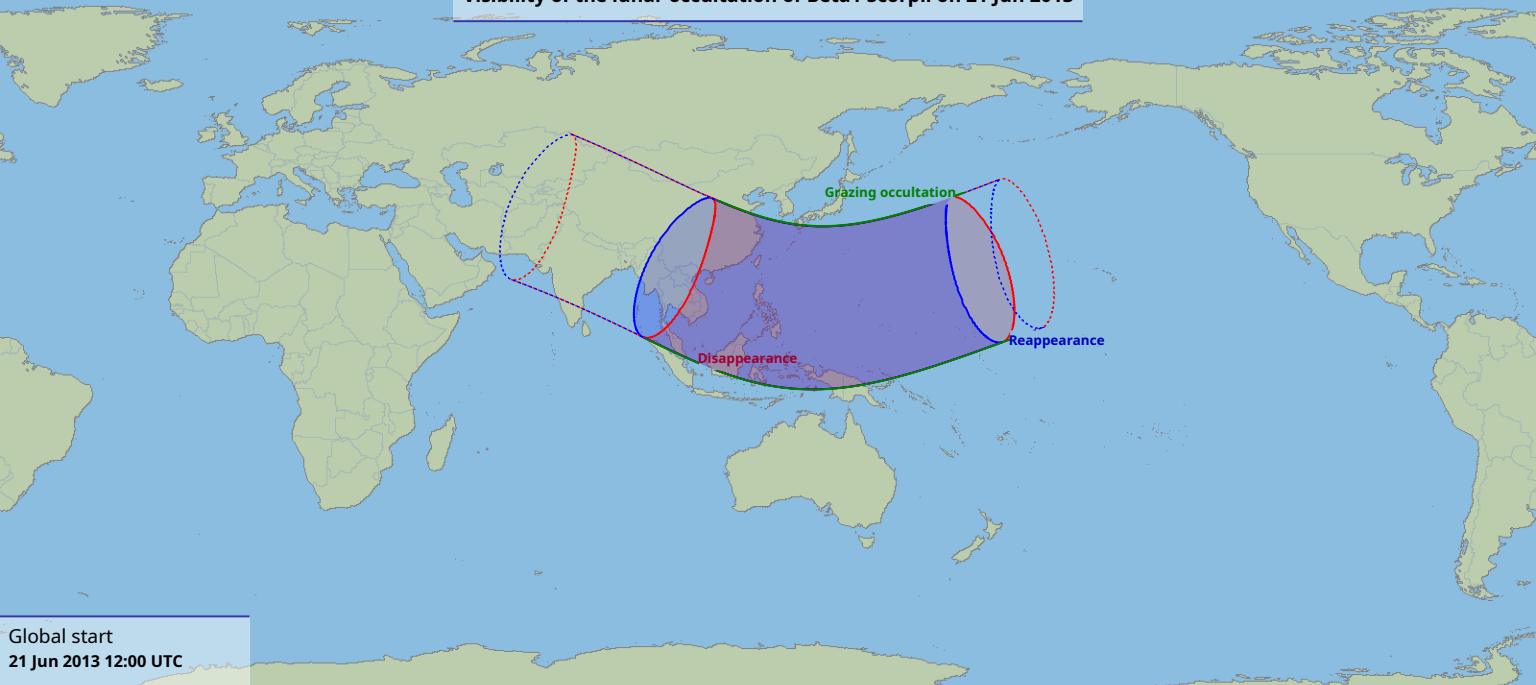

# Visibility of the lunar occultation of Beta1 Scorpii on 21 Jun 2013

Global start  
21 Jun 2013 12:00 UTC

Global end  
21 Jun 2013 15:45 UTC