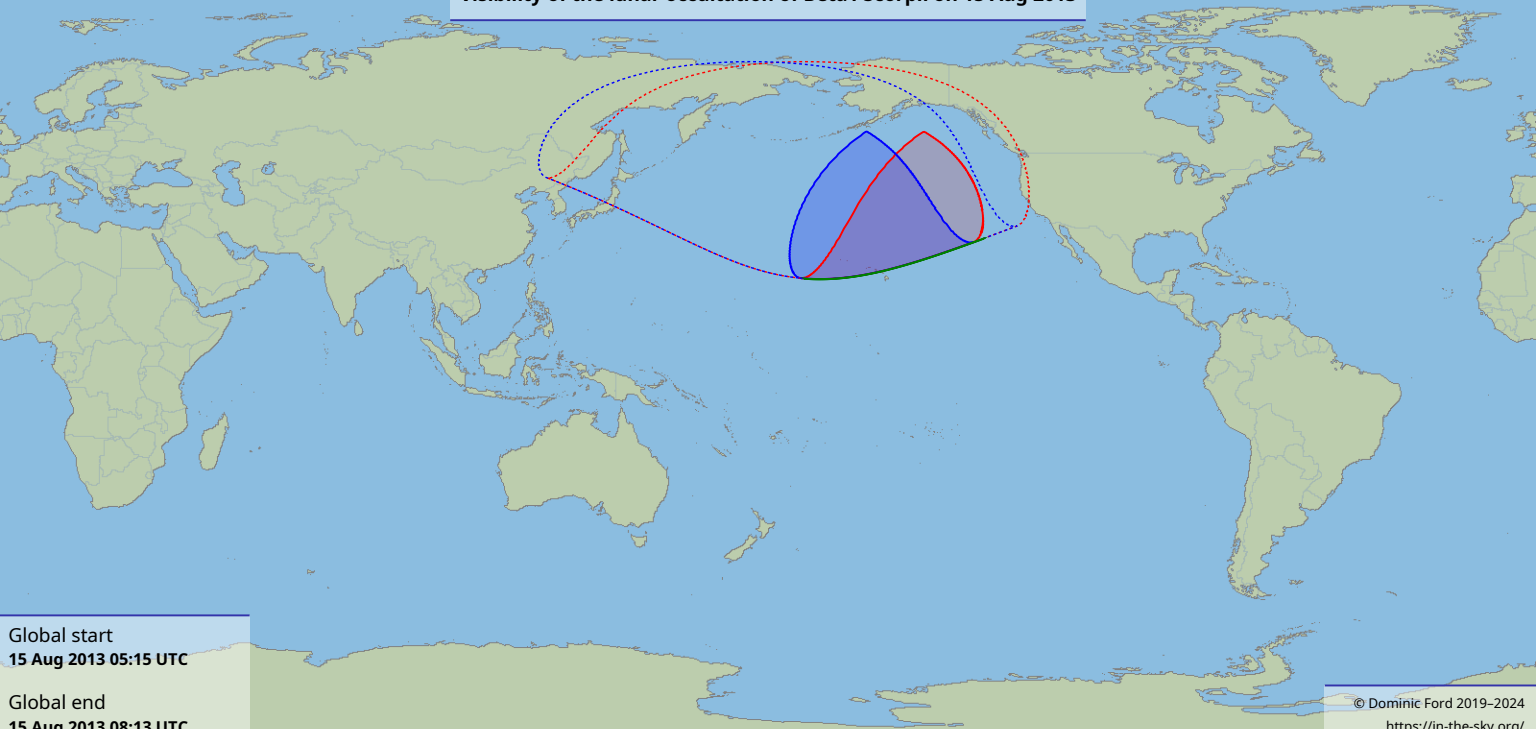

# Visibility of the lunar occultation of Beta1 Scorpii on 15 Aug 2013

Global start  
15 Aug 2013 05:15 UTC

Global end  
15 Aug 2013 08:13 UTC

© Dominic Ford 2019–2024

<https://in-the-sky.org/>