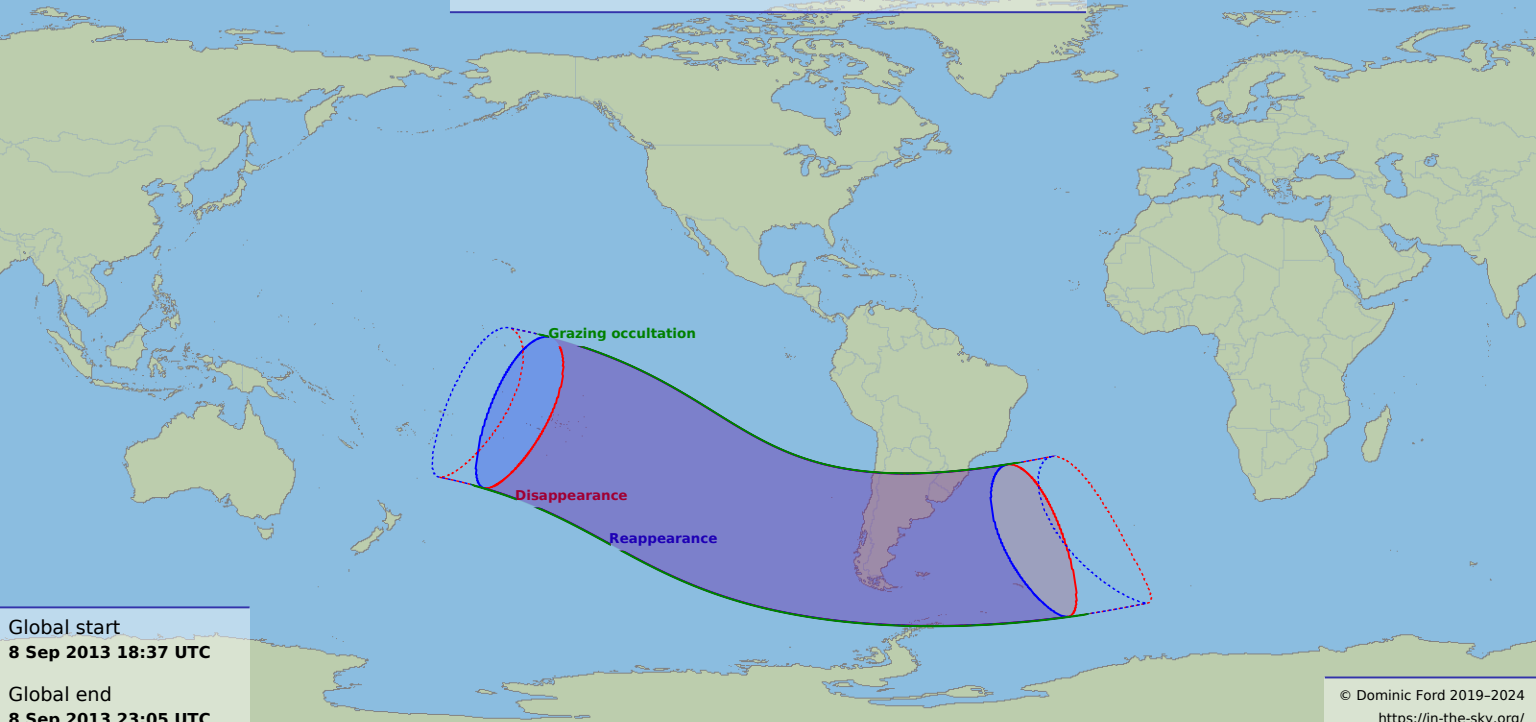

Visibility of the lunar occultation of Venus on 8 Sep 2013

Global start
8 Sep 2013 18:37 UTC

Global end
8 Sep 2013 23:05 UTC